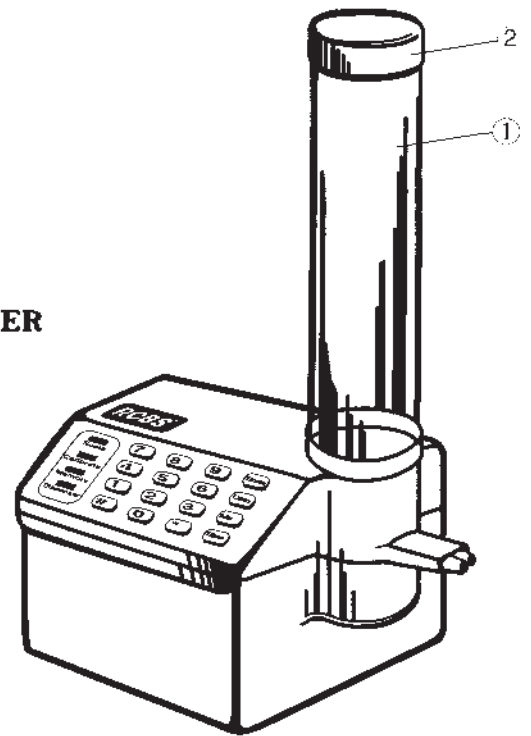

## 90400 RC 130 MECHANICAL SCALE

Key	Part #	Description
1	189005	Pan & Hanger Assembly

*NOTE: Only the part listed is available. If other parts require replacement, contact RCBS Customer Service for further information.*

## 98999 POWDERMASTER ELECTRONIC POWDER DISPENSER

Key	Part #	Description
1	55005	Powder Hopper
2	186045	Powder Hopper Cap

*Note: Unit must be returned to manufacturer for all other parts. Call RCBS Customer Service for return information.*

## 98901 UPM MICROMETER ADJUSTMENT SCREW

Key	Part #	Description
1	98905	Thimble
2	81004	Setscrew (10-32x3/16 Cup Point)
3	81015	O-Ring Seal
4	98903	Body
5	98906	Compensation Washers (3)
6	98904	Metering Screw, Large
6	98907	Metering Screw, Small
◆	09635	Hex Key Wrench, 3/32