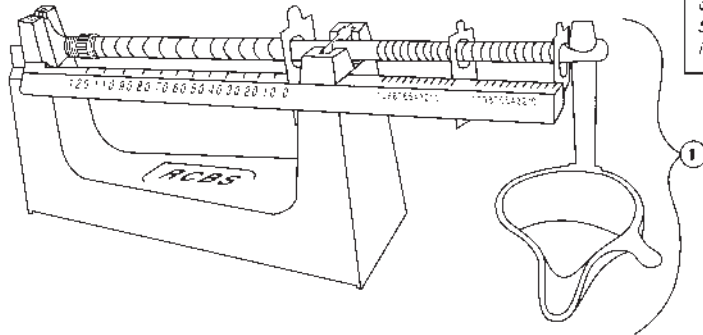

## 90400 RC 130 MECHANICAL SCALE

Key	Part #	Description
1	189005	Pan & Hanger Assembly

*NOTE: Only the part listed is available. If other parts require replacement, contact RCBS Customer Service for further information.*

## 98999 POWDERMASTER ELECTRONIC POWDER DISPENSER

Key	Part #	Description
1	55005	Powder Hopper
2	186045	Powder Hopper Cap

*Note: Unit must be returned to manufacturer for all other parts. Call RCBS Customer Service for return information.*

## 98901 UPM MICROMETER ADJUSTMENT SCREW

Key	Part #	Description
1	98905	Thimble
2	81004	Setscrew (10-32x3/16 Cup Point)
3	81015	O-Ring Seal
4	98903	Body
5	98906	Compensation Washers (3)
6	98904	Metering Screw, Large
6	98907	Metering Screw, Small
◆	09635	Hex Key Wrench, 3/32