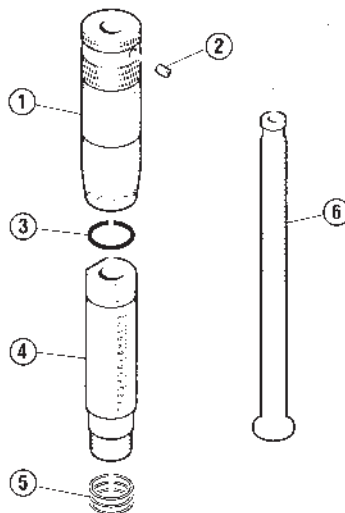

## 90400 RC 130 MECHANICAL SCALE

Key	Part #	Description
1	189005	Pan & Hanger Assembly

*NOTE: Only the part listed is available. If other parts require replacement, contact RCBS Customer Service for further information.*

## 98999 POWDERMASTER ELECTRONIC POWDER DISPENSER

Key	Part #	Description
1	55005	Powder Hopper
2	186045	Powder Hopper Cap

*Note: Unit must be returned to manufacturer for all other parts. Call RCBS Customer Service for return information.*

## 98901 UPM MICROMETER ADJUSTMENT SCREW

Key	Part #	Description
1	98905	Thimble
2	81004	Setscrew (10-32x3/16 Cup Point)
3	81015	O-Ring Seal
4	98903	Body
5	98906	Compensation Washers (3)
6	98904	Metering Screw, Large
6	98907	Metering Screw, Small
◆	09635	Hex Key Wrench, 3/32