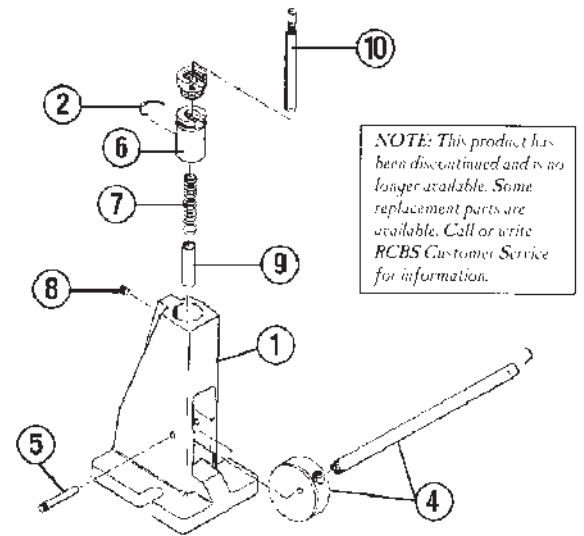

Key	Part #	Description
1	09485	Swager Body
2	09486	Swager Rod
2	09498	Swager Rod .223 Rem
3	09604	Lock Ring, 1/4-28
4	09487	Case Stripper
-	09488	Case Stripper Washer (for A-2 Press)
4	09489	Case Stripper for Big Max
4	09490	Case Stripper for Ammo, Mstr. Single
5	09483	Swager Head, Large
5	09484	Swager Head, Small
6	87505	Hex Lock Nut, 7/8-14

09580 AUTOMATIC PRIMER FEED COMBO

Key	Part #	Description
1	09598	Body
2	09595	Stop Pin
3	09596	Coil Spring
4	09591	Setscrew, 1/4-28x3/16 CP
5	09581	Primer Tube Assembly, Lg.
5	09582	Primer Tube Assembly, Sm.
6	09599	Primer Tube Cotter Pin
7	09585	Primer Pickup, Lg.
7	09586	Primer Pickup, Sm.
8	09594	Body Assembly (includes part #s 1,2,3,4)

09512 STANDARD PRIMING TOOL

Key	Part #	Description
1	09513	Main Body Casting
2	09111	Spring Clip
4	09514	Handle Cam Assembly
5	09518	Handle Cam Pin
6	09519	Shell Holder Adaptor
7	09520	Coil Spring
8	09591	Setscrew, 1/4-28x3/16 CP
9	09522	Adaptor Sleeve
10	09471	Primer Rod Assembly (Lg. & Sm.)

09525 BERDAN DECAPPING TOOL

Key	Part #	Description
1	09526	Handle
2	09527	Head
3	09528	Decapping Pin
4	09532	Case Holder
5	09533	Head Cross Pin
6	09534	Allen Wrench 5/64
7	09509	Setscrew 8/32 x 1/4 (2)