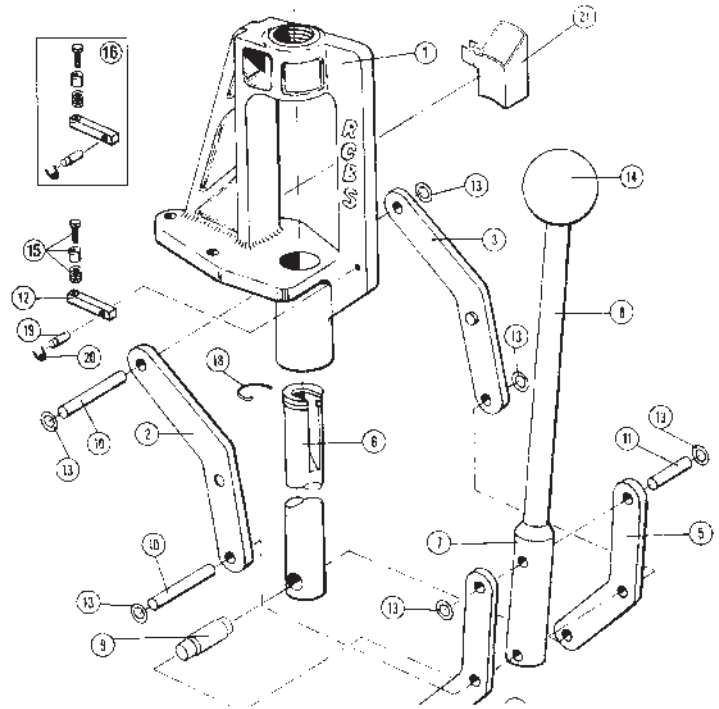

87460 PARTNER PRESS

Key	Part #	Description
1	◆	Frame
2	87402	Link, Left
3	87403	Link, Right
4	87404	Handle Link, Left
5	87405	Handle Link, Right
6	87406	Shell Holder Ram
7	87407	Handle Block
8	87408	Handle
9	87409	Ram Pin
10	87410	Link Pin (2)
11	87411	Handle Pin
12	87412	Primer Arm
13	87413	Tinnerman Retaining Ring
14	87414	Handle Ball
15	09552	Primer Plug, Sleeve & Spring, Large
15	09553	Primer Plug, Sleeve & Spring, Small
16	87418	Primer Arm Assembly (Includes Keys 12, 15, 19 & 20)
18	09111	Shell Holder Ram Clip Spring
19	87417	Primer Arm Pin
20	87670	Retaining E-Ring
21	88732	Primer Catcher

◆ Not available separately.

09356 RELOADER SPECIAL PRESS & JUNIOR-3 PRESS*

(Including Junior & Junior-2 Presses)

Key	Part #	Description
1	◆	Frame
2	09101	Toggle Block
3	09102	Toggle Link
4	09103	Toggle Link Pin
5	09104	Toggle Block Pin
6	09105	Retaining Ring 1/2" (2)
7	09106	Handle**
8	09264	Handle Grip
9	09550	Universal Primer Arm (complete with Plugs, Sleeves and Springs)
10	09109	Shell Holder Ram
11	09110	Shell Holder Ram Pin
12	09111	Shell Holder Ram Clip Spring
13	09099	Setscrew 10-30"x1/4" Flat Point (2)
14	09113	Universal Primer Arm Pin
15	09114	Primer Catcher
16	09115	Bow Washer 522-S-12

NOTE: This product has been discontinued and is no longer available. Some replacement parts are available. Call or write RCBS Customer Service for information.

◆ Not available separately.

* The Junior 3 and Reloader Special Presses are identical except for the name.
 ** If ordering a replacement handle for an RCBS JR. or JR-2 Press, you must also order the Toggle Block, Toggle Block Pin and two 1/2" Retaining Rings.