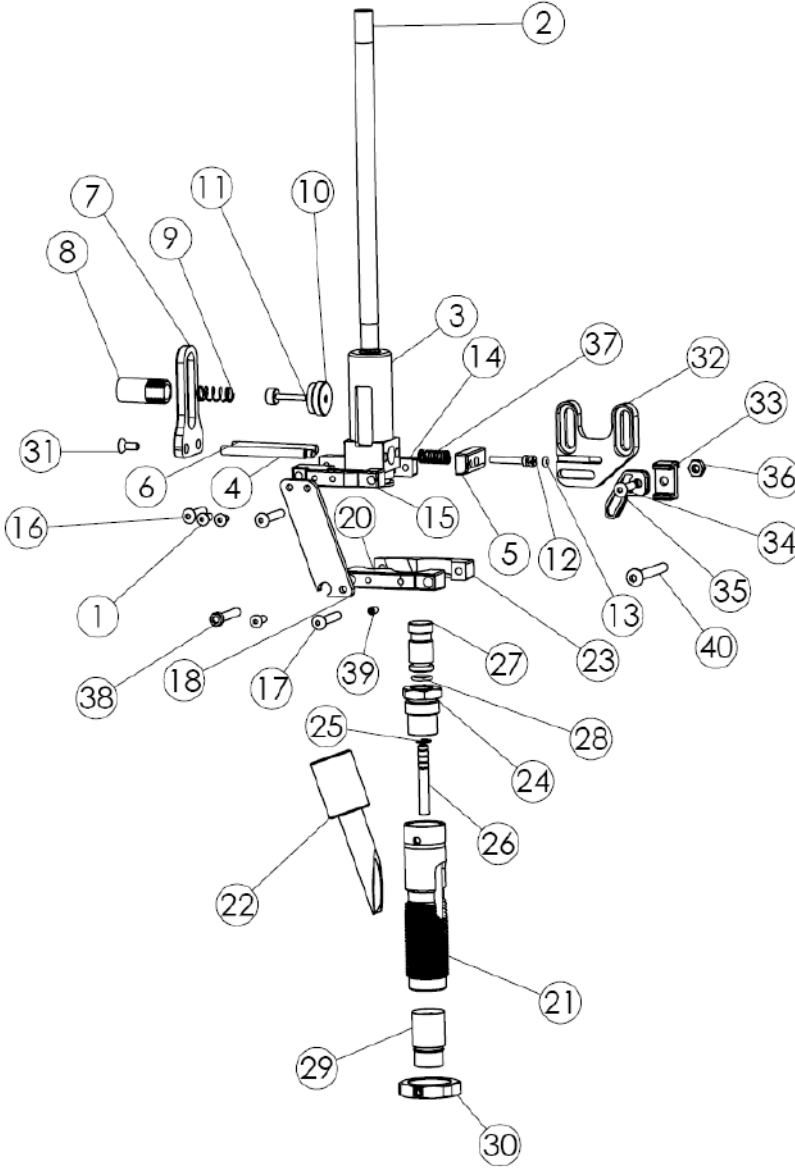

| BOWL ASSEMBLY - RIFLE BULLET FEEDER |             |                       |      |          |             |                        |      |
|-------------------------------------|-------------|-----------------------|------|----------|-------------|------------------------|------|
| ITEM NO.                            | PART NUMBER | DESCRIPTION           | QTY. | ITEM NO. | PART NUMBER | DESCRIPTION            | QTY. |
| 1                                   | 109603      | 10-32 Hex Nut         | 5    | 22       | 181257      | Continuous Spring (22) | 1    |
| 2                                   | 109604      | 1/4-28 Hex Nut        | 3    |          | 181241      | Continuous Spring (30) | 1    |
| 3                                   | 181203      | Pulley Cover          | 1    | 23       | 181267      | Jumper Wire Short      | 1    |
| 4                                   | 181204      | Switch Block Right    | 1    | 24       | 181268      | Jumper Wire Long       | 1    |
| 5                                   | 181206      | Tube Retainer         | 1    | 25       | 187211      | 10-32 x 1 BHCS         | 4    |
| 6                                   | 181207      | Bowl Cover            | 1    | 26       | 187217      | 8-32 x 3/8 BHCS        | 2    |
| 7                                   | 181215      | Motor                 | 1    | 27       | 189066      | 6-32 x 1/4" BHCS       | 6    |
| 8                                   | 181217      | Motor Mount           | 1    | 28       | 681200      | Bowl                   | 1    |
| 9                                   | 181220      | Power Jack            | 1    | 29       | 781202      | Bullet Wheel .22       | 1    |
| 10                                  | 181221      | Drive Pulley          | 1    |          | 781228      | Bullet Wheel .30       | 1    |
| 11                                  | 181222      | Drive Belt            | 1    | 30       | 781203      | Switch Block Left      | 1    |
| 12                                  | 181227      | 4-40 Nyloc Nut        | 1    | 31       | 781206      | Bowl Bracket           | 1    |
| 13                                  | 181228      | 4-40 x 5/8 SHCS       | 1    | 32       | 781209      | Hub                    | 1    |
| 14                                  | 181229      | 6-32 Nyloc Nut        | 2    | 33       | 781210      | Deflector Rod          | 1    |
| 15                                  | 181230      | 6-32 x 3/8 BHCS       | 2    | 34       | 781221      | Bowl Drop Tube         | 1    |
| 16                                  | 181231      | 10-32 x 1/2 BHCS      | 3    | 35       | 781224      | Bracket Pin            | 1    |
| 17                                  | 181235      | 1/4-28 x 2 BHCS       | 1    | 36       | 781240      | Upper Tube 22 Caliber  | 1    |
| 18                                  | 181236      | 8-32 x 3/8 Thumbscrew | 1    |          | 781241      | Upper Tube 30 Caliber  | 1    |
| 19                                  | 181237      | 5-40 x 3/8 BHCS       | 4    | 37       | 781242      | Switch Block 22 Cal    | 1    |
| 20                                  | 181244      | Case Switch           | 1    |          | 781243      | Switch Block 30 Cal    | 1    |
| 21                                  | 181255      | Agitator              | 6    | 38       | 781263      | Split Wire Loom        | 1    |
|                                     |             |                       |      | 39       | 781264      | Deflector Rod          | 1    |