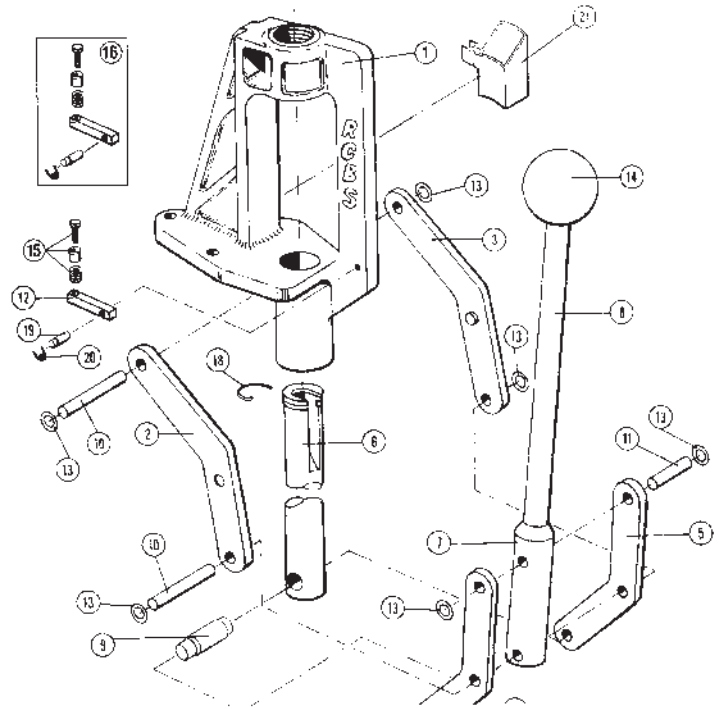

87460 PARTNER PRESS

Key	Part #	Description
1	◆	Frame
2	87402	Link, Left
3	87403	Link, Right
4	87404	Handle Link, Left
5	87405	Handle Link, Right
6	87406	Shell Holder Ram
7	87407	Handle Block
8	87408	Handle
9	87409	Ram Pin
10	87410	Link Pin (2)
11	87411	Handle Pin
12	87412	Primer Arm
13	87413	Tinnerman Retaining Ring
14	87414	Handle Ball
15	09552	Primer Plug, Sleeve & Spring, Large
15	09553	Primer Plug, Sleeve & Spring, Small
16	87418	Primer Arm Assembly (includes Keys 12, 15, 19 & 20)
18	09111	Shell Holder Ram Clip Spring
19	87417	Primer Arm Pin
20	87670	Retaining E-Ring
21	88732	Primer Catcher

◆ Not available separately.

09356 RELOADER SPECIAL PRESS & JUNIOR-3 PRESS*

(Including Junior & Junior-2 Presses)

Key	Part #	Description
1	◆	Frame
2	09101	Toggle Block
3	09102	Toggle Link
4	09103	Toggle Link Pin
5	09104	Toggle Block Pin
6	09105	Retaining Ring 1/2" (2)
7	09106	Handle**
8	09264	Handle Grip
9	09550	Universal Primer Arm (complete with Plugs, Sleeves and Springs)
10	09109	Shell Holder Ram
11	09110	Shell Holder Ram Pin
12	09111	Shell Holder Ram Clip Spring
13	09099	Setscrew 10-30"x1/4" Flat Point (2)
14	09113	Universal Primer Arm Pin
15	09114	Primer Catcher
16	09115	Bow Washer 522-S-12

** If ordering a replacement handle for an RCBS JR. or JR-2 Press, you must also order the Toggle Block, Toggle Block Pin and two 1/2" Retaining Rings.