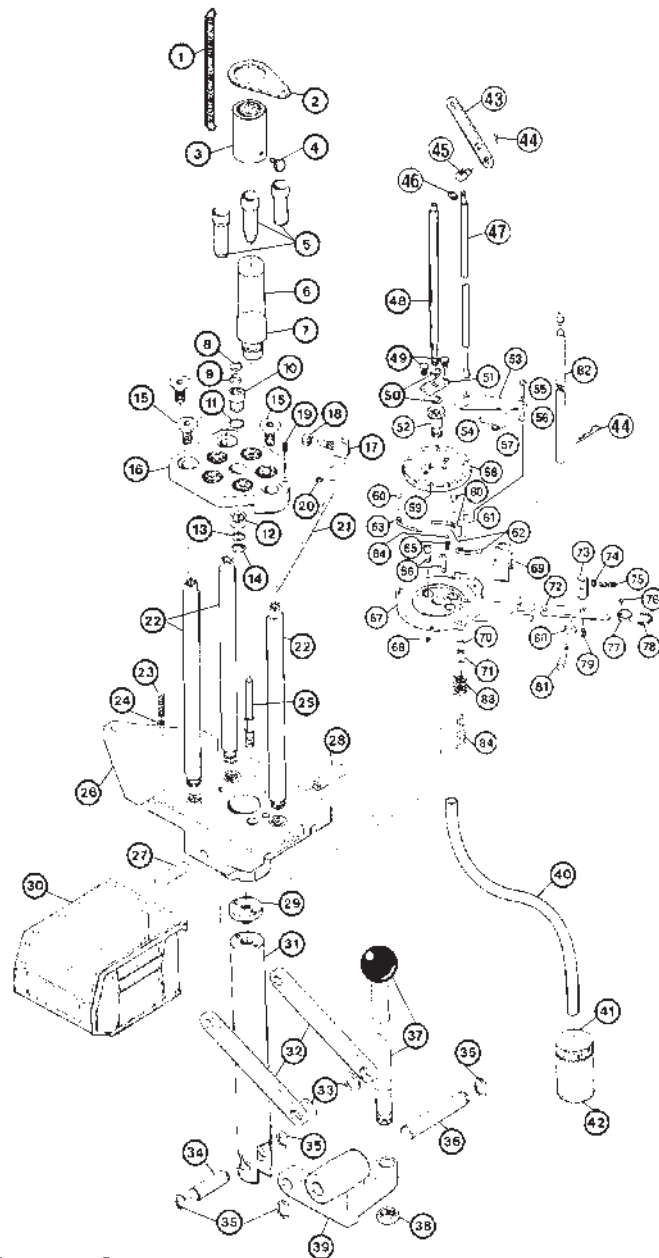

# 88704 AMMOMASTER AUTO II

Key	Part #	Description
1	88753	Powder Measure Return Spring
2	88757	Return Spring Tab
3	88724	Quick Change Collar
4	88052	Collar Lock Screw
5	88736	Small Rifle Drop Tube
5	88784	17 Cal. Drop Tube (optional)
5	88735	Large Rifle Drop Tube
5	88734	Pistol Drop Tube
6	88723	Powder Measure Adaptor Tube
7	88739	Powder Measure Male Adaptor
8	87654	Retaining Ring
9	87650	Nylon Index Bushing (2)
10	87651	Inner Race
11	87652	Wave Washer
12	87653	Clutch Bearing
13	87658	Roller Clutch Washer
14	09143	Retaining Ring
15	88032	3/8 - 16x3/4 FHSS (3)
16	88001	Top Plate
17	88026	Cam Wire Clip
18	88027	3/8 - 24 Hex Nut
19	09099	10 - 32 x 1/4 Setscrew
20	87670	Retaining Ring
21	88725	Cam
22	88722	Support Rod (3)
23	88033	1/4 - 28 x 1/4 Setscrew
24	87175	1/4 - 28 Lock Nut
25	88718	Index Locating Pin
26	88710	Base
27	09127	Link Pin, Left
28	09128	Link Pin, Right
29	88716	Shell Plate Holder Adaptor
30	88031	Ammo Catcher Box
31	88714	Ram
32	88719	Linkage Arms (2)
33	09144	Bow Washer (2)
34	87166	Ram Pin
35	09105	1/2 Retaining Ring (4)
36	88712	Toggle Block Pin
37	788693	Ball Handle Assembly
38	09136	Handle Lock Nut
39	788695	Toggle Block
40	88733	Spent Primer Tube
41	87178	Spent Primer Bottle Cap
42	87177	Spent Primer Bottle
43	87677	Cylinder Handle
44	09599	Cotter Pin (2)
45	87679	Connecting Yoke
46	87670	Retaining Ring
47	788694	Case Detection Push Rod II
48	788690	Index Rod
49	88720	8 - 32 Knurled Screw (2)
50	87657	Retaining Ring (2)
51	88003	Connecting Plate
52	88009	Shoulder Bolt
53	88726	Case Detection Arm
54	88729	Case Detect Spring
55	88775	Case Detect Arm Pin
56	88776	Detection Arm Pin Sleeve
57	88043	4 x 40 x 1/4 Screw
58	*	Five Station Shell Plate
59	88038	Case Eject Spring
60	88717	Case Retaining Spring Plug (3)
61	788797	Primer Plug, Large