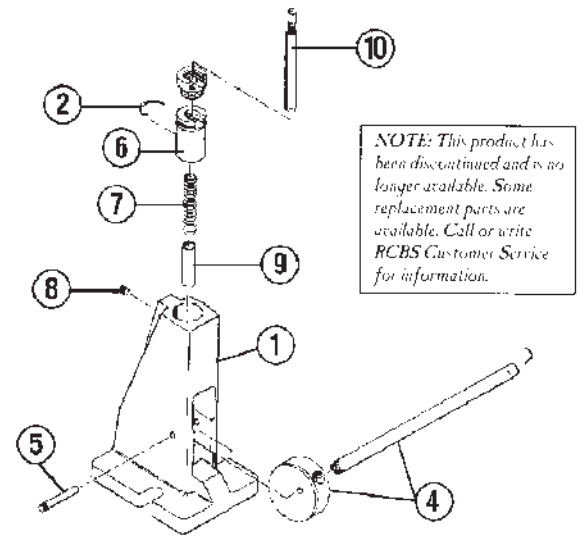

Key	Part #	Description
1	09485	Swager Body
2	09486	Swager Rod
2	09498	Swager Rod .223 Rem
3	09604	Lock Ring, 1/4-28
4	09487	Case Stripper
-	09488	Case Stripper Washer (for A-2 Press)
4	09489	Case Stripper for Big Max
4	09490	Case Stripper (for Ammo, Mstr. Single)
5	09483	Swager Head, Large
5	09484	Swager Head, Small
6	87505	Hex Lock Nut, 7/8-14

09580 AUTOMATIC PRIMER FEED COMBO

Key	Part #	Description
1	09598	Body
2	09595	Stop Pin
3	09596	Coil Spring
4	09591	Setscrew, 1/4-28x3/16 CP
5	09581	Primer Tube Assembly, Lg.
5	09582	Primer Tube Assembly, Sm.
6	09599	Primer Tube Cotter Pin
7	09585	Primer Pickup, Lg.
7	09586	Primer Pickup, Sm.
8	09594	Body Assembly (includes part #s 1,2,3,4)

09512 STANDARD PRIMING TOOL

Key	Part #	Description
1	09513	Main Body Casting
2	09111	Spring Clip
4	09514	Handle Cam Assembly
5	09518	Handle Cam Pin
6	09519	Shell Holder Adaptor
7	09520	Coil Spring
8	09591	Setscrew, 1/4-28x3/16 CP
9	09522	Adaptor Sleeve
10	09471	Primer Rod Assembly (Lg. & Sm.)

09525 BERDAN DECAPPING TOOL

Key	Part #	Description
1	09526	Handle
2	09527	Head
3	09528	Decapping Pin
4	09532	Case Holder
5	09533	Head Cross Pin
6	09534	Allen Wrench 5/64
7	09509	Setscrew 8/32 x 1/4 (2)