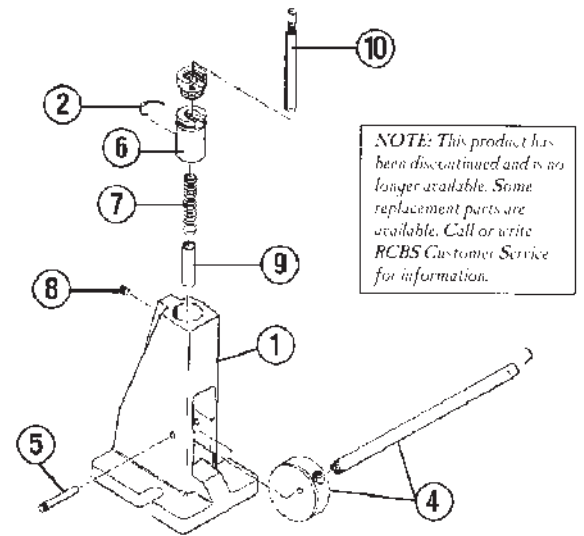

Key	Part #	Description
1	09485	Swager Body
2	09486	Swager Rod
2	09498	Swager Rod .223 Rem
3	09604	Lock Ring, 1/4-28
4	09487	Case Stripper
-	09488	Case Stripper Washer (for A-2 Press)
4	09489	Case Stripper for Big Max
4	09490	Case Stripper (for Ammo, Mstr. Single)
5	09483	Swager Head, Large
5	09484	Swager Head, Small
6	87505	Hex Lock Nut, 7/8-14

09580 AUTOMATIC PRIMER FEED COMBO

Key	Part #	Description
1	09598	Body
2	09595	Stop Pin
3	09596	Coil Spring
4	09591	Setscrew, 1/4-28x3/16 CP
5	09581	Primer Tube Assembly, Lg.
5	09582	Primer Tube Assembly, Sm.
6	09599	Primer Tube Cotter Pin
7	09585	Primer Pickup, Lg.
7	09586	Primer Pickup, Sm.
8	09594	Body Assembly (includes part #s 1,2,3,4)

09512 STANDARD PRIMING TOOL

Key	Part #	Description
1	09513	Main Body Casting
2	09111	Spring Clip
4	09514	Handle Cam Assembly
5	09518	Handle Cam Pin
6	09519	Shell Holder Adaptor
7	09520	Coil Spring
8	09591	Setscrew, 1/4-28x3/16 CP
9	09522	Adaptor Sleeve
10	09471	Primer Rod Assembly (Lg. & Sm)

09525 BERDAN DECAPPING TOOL

Key	Part #	Description
1	09526	Handle
2	09527	Head
3	09528	Decapping Pin
4	09532	Case Holder
5	09533	Head Cross Pin
6	09534	Allen Wrench 5/64
7	09509	Setscrew 8/32 x 1/4 (2)