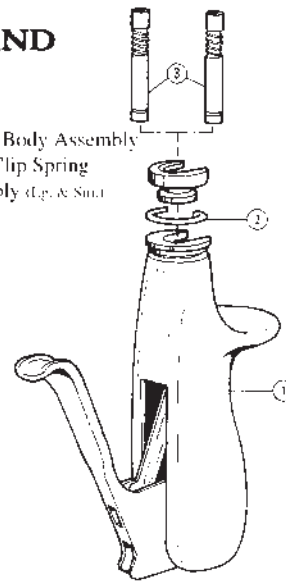

09450 POSI-PRIME HAND PRIMING TOOL

Key	Part #	Description
1	◆	Hand Priming Tool Body Assembly
2	09111	Shell Holder Ram Clip Spring
3	09549	Primer Rod Assembly (Lg. & Sm.)

◆ Not Available Separately