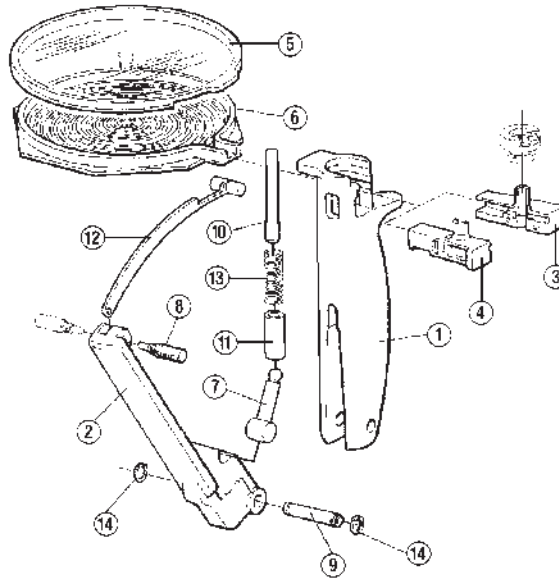

90200 HAND PRIMING TOOL

| Key | Part # | Description |
|-----|---------|-------------------------------|
| 1 | 7-90201 | Hand Priming Tool Body |
| 2 | 7-90202 | Handle |
| 3 | 1-90203 | Primer Feed, Large Right Half |
| 3 | 1-90205 | Primer Feed, Small Right Half |
| 4 | 1-90204 | Primer Feed, Large Left Half |
| 4 | 1-90206 | Primer Feed, Small Left Half |
| 5 | 1-90207 | Primer Tray Lid |
| 6 | 1-90208 | Primer Tray |
| 7 | 7-90220 | Pivot Link Assembly |
| 8 | 7-90211 | Safety Gate Screw |
| 9 | 7-90212 | Handle Pin |
| 10 | 7-90213 | Primer Rod, Small |
| 10 | 7-90214 | Primer Rod, Large |
| 11 | 7-90215 | Link Follower |
| 12 | 1-90221 | Safety Gate Assembly |
| 13 | 1-90217 | Return Spring |
| 14 | 187549 | Retaining Ring (2) External |

09550 UNIVERSAL PRIMER ARM-2

| Key | Part # | Description |
|-----|--------|-----------------------------|
| 1 | ◆ | Body |
| 2 | 09552 | Plug & Sleeve & Spring, Lg. |
| 2 | 09553 | Plug & Sleeve & Spring, Sm. |

◆ Not Available Separately

09450 POSI-PRIME HAND PRIMING TOOL

| Key | Part # | Description |
|-----|--------|---------------------------------|
| 1 | ◆ | Hand Priming Tool Body Assembly |
| 2 | 09111 | Shell Holder Ram Clip Spring |
| 3 | 09549 | Primer Rod Assembly (Lg. & Sm.) |

| Key | Part # | Description |
|-----|--------|---------------------------------|
| 1 | 09462 | Main Body Casting |
| 2 | 09472 | Automatic Primer Feed Arm |
| 3 | 09595 | Stop Pin |
| 4 | 09596 | Coil Spring |
| 5 | 09591 | Setserew, 1/4-28 x 3/16 CP |
| 6 | 09464 | Shoulder Bolt 7/16 |
| 7 | 09473 | Handle |
| 9 | 09264 | Handle Grip |
| 10 | 09467 | Setserew, 5/16-18 x 3/8 HD |
| 11 | 09468 | Main Ram |
| 12 | 09471 | Primer Rod Assembly (Lg. & Sm.) |
| 13 | 09111 | Spring Clip |
| 14 | 09581 | Primer Tube Assembly, Large |
| 14 | 09582 | Primer Tube Assembly, Small |
| 15 | 09599 | Primer Tube Cotter Pin |
| 16 | 09465 | Return Spring |