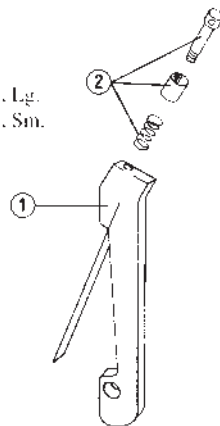

90200 HAND PRIMING TOOL

| Key | Part # | Description |
|-----|---------|-------------------------------|
| 1 | 7-90201 | Hand Priming Tool Body |
| 2 | 7-90202 | Handle |
| 3 | 1-90203 | Primer Feed, Large Right Half |
| 3 | 1-90205 | Primer Feed, Small Right Half |
| 4 | 1-90204 | Primer Feed, Large Left Half |
| 4 | 1-90206 | Primer Feed, Small Left Half |
| 5 | 1-90207 | Primer Tray Lid |
| 6 | 1-90208 | Primer Tray |
| 7 | 7-90220 | Pivot Link Assembly |
| 8 | 7-90211 | Safety Gate Screw |
| 9 | 7-90212 | Handle Pin |
| 10 | 7-90213 | Primer Rod, Small |
| 10 | 7-90214 | Primer Rod, Large |
| 11 | 7-90215 | Link Follower |
| 12 | 1-90221 | Safety Gate Assembly |
| 13 | 1-90217 | Return Spring |
| 14 | 187549 | Retaining Ring (2) External |

09550 UNIVERSAL PRIMER ARM-2

| Key | Part # | Description |
|-----|--------|-----------------------------|
| 1 | ◆ | Body |
| 2 | 09552 | Plug & Sleeve & Spring, Lg. |
| 2 | 09553 | Plug & Sleeve & Spring, Sm. |

◆ Not Available Separately

09450 POSI-PRIME HAND PRIMING TOOL

| Key | Part # | Description |
|-----|--------|---------------------------------|
| 1 | ◆ | Hand Priming Tool Body Assembly |
| 2 | 09111 | Shell Holder Ram Clip Spring |
| 3 | 09549 | Primer Rod Assembly (Lg. & Sm.) |

| Key | Part # | Description |
|-----|--------|---------------------------------|
| 1 | 09462 | Main Body Casting |
| 2 | 09472 | Automatic Primer Feed Arm |
| 3 | 09595 | Stop Pin |
| 4 | 09596 | Coil Spring |
| 5 | 09591 | Setserew, 1/4-28 x 3/16 CP |
| 6 | 09464 | Shoulder Bolt 7/16 |
| 7 | 09473 | Handle |
| 9 | 09264 | Handle Grip |
| 10 | 09467 | Setserew, 5/16-18 x 3/8 HD |
| 11 | 09468 | Main Ram |
| 12 | 09471 | Primer Rod Assembly (Lg. & Sm.) |
| 13 | 09111 | Spring Clip |
| 14 | 09581 | Primer Tube Assembly, Large |
| 14 | 09582 | Primer Tube Assembly, Small |
| 15 | 09599 | Primer Tube Cotter Pin |
| 16 | 09465 | Return Spring |