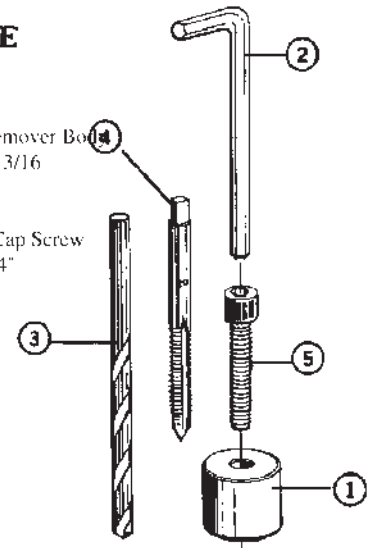

## 09415 POW'R PULL BULLET PULLER

Key	Part #	Description
1	◆	Handle
2	09418	Chuck Assembly
3	55005	Cap

## 09415 KINETIC BULLET PULLER

Key	Part #	Description
1	◆	Handle
2	09418	Chuck Assembly
3	09417	Cap

◆ Not available separately

*NOTE: This product has been discontinued and is no longer available. Some replacement parts are available. Call or write RCBS Customer Service for information.*

## 09340 STUCK CASE REMOVER

Key	Part #	Description
1	09342	Stuck Case Remover Body
2	09343	Allen Wrench 3/16
3	09344	Drill No. 7
4	09345	Tap 1/4-20
5	09346	Socket Head Cap Screw 1/4"-20 x 1 1/4"

## PRECISION MIC

Key	Part #	Description
1	⊗	Body & Headspace Nut Assy.*
2	⊗	Land Nut
3	⊗	Freebore Tool Assembly
	◆	Hex Key Wrench, 3/32

⊗ See Chart at Right  
◆ Not Shown