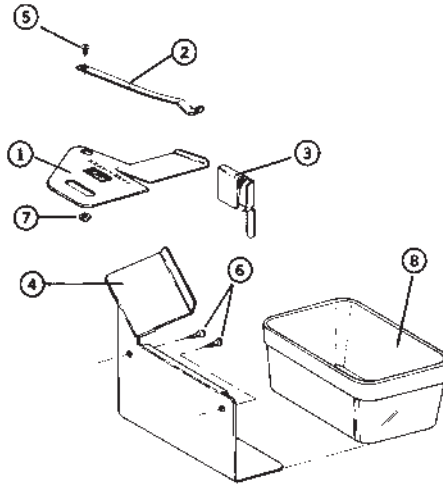

## 09240 CASE KICKER

Key	Part #	Description
1	09241	Case Ejector Base
2	09242	Ejector Spring
3	09243	Primer Deflector
4	09244	Case Catcher Base
5	09245	Screw, 10/32 x 1/4
6	09246	Screw, 10 x 3/4 RHWS (2)
7	09603	Hex Nut 10/32
8	86625	Ammunition Catcher Box

## 09415 POW'R PULL BULLET PULLER

Key	Part #	Description
1	◆	Handle
2	09418	Chuck Assembly
3	55005	Cap

## 09340 STUCK CASE REMOVER

Key	Part #	Description
1	09342	Stuck Case Remover Body
2	09343	Allen Wrench 3/16
3	09344	Drill No. 7
4	09345	Tap 1/4-20
5	09346	Socket Head Cap Screw 1/4"-20 x 1 1/4"

## PRECISION MIC

Key	Part #	Description
1	⊗	Body & Headspace Nut Assy.*
2	⊗	Land Nut
3	⊗	Freebore Tool Assembly
	◆	Hex Key Wrench, 3/32

⊗ See Chart at Right  
◆ Not Shown