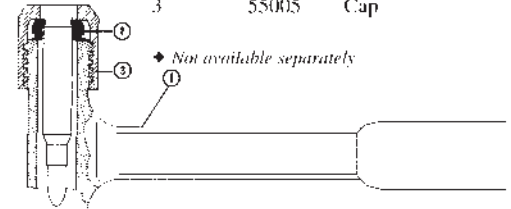

## 09240 CASE KICKER

Key	Part #	Description
1	09241	Case Ejector Base
2	09242	Ejector Spring
3	09243	Primer Deflector
4	09244	Case Catcher Base
5	09245	Screw, 10/32 x 1/4
6	09246	Screw, 10 x 3/4 RHWS (2)
7	09603	Hex Nut 10/32
8	86625	Ammunition Catcher Box

## 09415 POW'R PULL BULLET PULLER

Key	Part #	Description
1	◆	Handle
2	09418	Chuck Assembly
3	55005	Cap

## 09415 KINETIC BULLET PULLER

Key	Part #	Description
1	◆	Handle
2	09418	Chuck Assembly
3	09417	Cap

◆ Not available separately

*NOTE: This product has been discontinued and is no longer available. Some replacement parts are available. Call or write RCBS Customer Service for information.*

## PRECISION MIC

Key	Part #	Description
1	⊗	Body & Headspace Nut Assy.*
2	⊗	Land Nut
3	⊗	Freebore Tool Assembly
	◆	Hex Key Wrench, 3/32

⊗ See Chart at Right  
◆ Not Shown