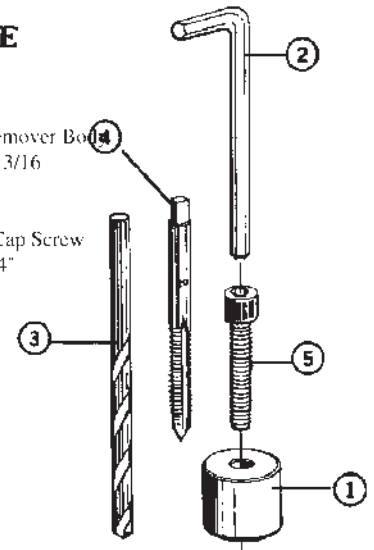

09240 CASE KICKER

Key	Part #	Description
1	09241	Case Ejector Base
2	09242	Ejector Spring
3	09243	Primer Deflector
4	09244	Case Catcher Base
5	09245	Screw, 10/32 x 1/4
6	09246	Screw, 10 x 3/4 RHWS (2)
7	09603	Hex Nut 10/32
8	86625	Ammunition Catcher Box

09415 KINETIC BULLET PULLER

Key	Part #	Description
1	◆	Handle
2	09418	Chuck Assembly
3	09417	Cap

◆ Not available separately

NOTE: This product has been discontinued and is no longer available. Some replacement parts are available. Call or write RCBS Customer Service for information.

09340 STUCK CASE REMOVER

Key	Part #	Description
1	09342	Stuck Case Remover Body
2	09343	Allen Wrench 3/16
3	09344	Drill No. 7
4	09345	Tap 1/4-20
5	09346	Socket Head Cap Screw 1/4"-20 x 1 1/4"

PRECISION MIC

Key	Part #	Description
1	⊗	Body & Headspace Nut Assy.*
2	⊗	Land Nut
3	⊗	Freebore Tool Assembly
	◆	Hex Key Wrench, 3/32

⊗ See Chart at Right
◆ Not Shown

PRECISION MIC PART # LIST

CALIBER	(1) BODY & HEADSPACE NUT ASSEMBLY	(2) LAND NUT	(3) FREEBORE TOOL ASSEMBLY
.22-250	88352	88402	88452
.220 Swift	88351	88402	88451
.222 Remington	88353	88402	88453
.223 Remington	88354	88402	88454
.243 Winchester	88355	88403	88455
6mm Remington	88356	88403	88456
.25-06	88357	88404	88457
.257 Roberts	88358	88404	88458
6.5mmx55 Swedish Mauser	88364	88405	88464
.270 Winchester	88366	88406	88466
.280 Remington	88367	88407	88467
7mm Remington Magnum	88369	88407	88469
7mm Thompson/Center Ugalde	88370	88407	88470
7mm-08 Remington	88372	88407	88472
7mmx57 Mauser	88373	88407	88473
.30-06	88374	88408	88474
.300 Winchester Magnum	88377	88408	88477
.308 Winchester	88379	88408	88479
.338 Winchester Magnum	88381	88410	88481
.375 H&H Magnum	88387	88415	88487