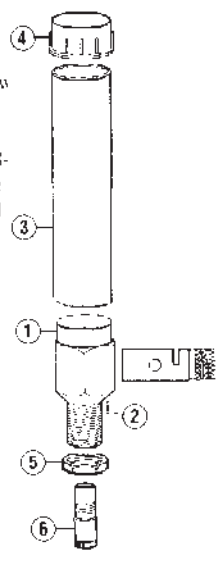

09010 UNIFLOW POWDER MEASURE

Key	Part #	Description
1	09025	Main Body Casting
2	09026	Powder Hopper
3	09012	Powder Hopper Cap
4	09027	Handle Assembly
5	09005	Measuring Cylinder, Large
5	09006	Measuring Cylinder, Small
6	09008	Measuring Screw, Small
6	09009	Measuring Screw, Crowned
7	09013	Measuring Cylinder Bushing
8	09014	Measuring Screw Lock Ring
9	09019	Binder Head Screw, 10/32 x 1/4
10	09022	Drop Tube, Large
10	09023	Drop Tube, Small
10	09028	Drop Tube, .17 Caliber
11	09020	Stand Plate
12	87505	Hex Lock Nut, 7/8-14
13	09260	Bow Washer
❖	09004	Measuring Cylinder Assy., Small
❖	09011	Measuring Cylinder Assy., Crowned

❖ Not shown

09094 POWDER TRICKLER

Key	Part #	Description
1	09095	Main Casting
2	09096	Cross Tube
3	09097	Knob
4	09098	Sleeve

09032 DU-O MEASURE

Key	Part #	Description
1	▼	Drop Tube, Large
2	▼	Drop Tube, Small
3	▼	Hex Lock Nut, 7/8-14
4	▼	Main Body Casting
5	▼	Measuring Cylinder
6	▼	Powder Hopper Cover
7	▼	Measuring Device Frame
8	▼	Measuring Device Dial
9	▼	Measuring Device Shaft
10	▼	Measuring Device Large Piston
11	▼	Measuring Device Spring
12	▼	Measuring Device Ball
13	▼	Measuring Device Dial Screw
14	▼	Thumbscrew
15	▼	Handle Assembly
16	▼	Powder Hopper Assembly
17	▼	Handle Screws (2)
18	▼	Mounting Plate

NOTE: This product has been discontinued and the replacement parts are no longer available. Call or write RCBS Customer Service for information.

▼ No longer Available.

86040 LITTLE DANDY

Key	Part #	Description
1	86041	Pistol Powder Measure Body
2	86042	Rotor Guide Screw
3	86043	Powder Hopper
4	86044	Hopper Cap
5	87505	Hex Lock Nut 7/8-
6	09022	Drop Tube, Large
6	09023	Drop Tube, Small

RELOADING SCALES

Key	Part #	Description
-	09076	Scale Pan, .304
-	09078	Scale Pan, 502, 505, 510, 1010
-	09079	Support, 502, 505, 510, 1010
-	09080	Leveling Foot, 502, 505, 510
-	09082	Leveling Foot, 1010
-	09081	End Loop, 502, 505, 510, 1010
-	09083	Micromtr. Poise Lock, Screw, 510, 1010
-	09084	Attachment Weight, 1010
-	09085	Scale Cover, 10-10