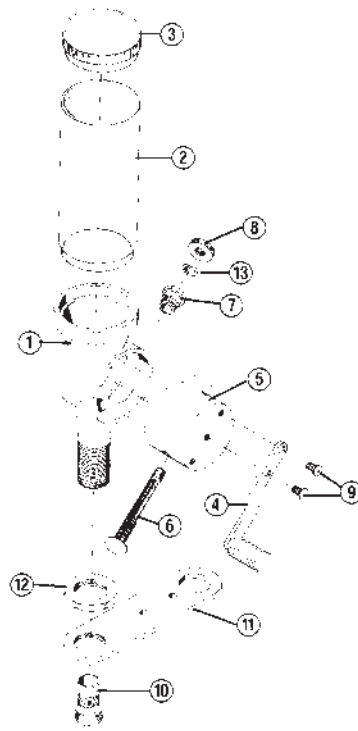

09010 UNIFLOW POWDER MEASURE

Key	Part #	Description
1	09025	Main Body Casting
2	09026	Powder Hopper
3	09012	Powder Hopper Cap
4	09027	Handle Assembly
5	09005	Measuring Cylinder, Large
5	09006	Measuring Cylinder, Small
6	09008	Measuring Screw, Small
6	09009	Measuring Screw, Crowned
7	09013	Measuring Cylinder Bushing
8	09014	Measuring Screw Lock Ring
9	09019	Binder Head Screw, 10/32 x 1/4
10	09022	Drop Tube, Large
10	09023	Drop Tube, Small
10	09028	Drop Tube, .17 Caliber
11	09020	Stand Plate
12	87505	Hex Lock Nut, 7/8-14
13	09260	Bow Washer
❖	09004	Measuring Cylinder Assy., Small
❖	09011	Measuring Cylinder Assy., Crowned

❖ Not shown

09094 POWDER TRICKLER

Key	Part #	Description
1	09095	Main Casting
2	09096	Cross Tube
3	09097	Knob
4	09098	Sleeve

09032 DU-O MEASURE

Key	Part #	Description
1	▼	Drop Tube, Large
2	▼	Drop Tube, Small
3	▼	Hex Lock Nut, 7/8-14
4	▼	Main Body Casting
5	▼	Measuring Cylinder
6	▼	Powder Hopper Cover
7	▼	Measuring Device Frame
8	▼	Measuring Device Dial
9	▼	Measuring Device Shaft
10	▼	Measuring Device Large Piston
11	▼	Measuring Device Spring
12	▼	Measuring Device Ball
13	▼	Measuring Device Dial Screw
14	▼	Thumbscrew
15	▼	Handle Assembly
16	▼	Powder Hopper Assembly
17	▼	Handle Screws (2)
18	▼	Mounting Plate

NOTE: This product has been discontinued and the replacement parts are no longer available. Call or write RCBS Customer Service for information.

▼ No longer Available.

86040 LITTLE DANDY

Key	Part #	Description
1	86041	Pistol Powder Measure Body
2	86042	Rotor Guide Screw
3	86043	Powder Hopper
4	86044	Hopper Cap
5	87505	Hex Lock Nut 7/8-
6	09022	Drop Tube, Large
6	09023	Drop Tube, Small

RELOADING SCALES

Key	Part #	Description
-	09076	Scale Pan, .304
-	09078	Scale Pan, 502, 505, 510, 1010
-	09079	Support, 502, 505, 510, 1010
-	09080	Leveling Foot, 502, 505, 510
-	09082	Leveling Foot, 1010
-	09081	End Loop, 502, 505, 510, 1010
-	09083	Micromtr. Poise Lock, Screw, 510, 1010
-	09084	Attachment Weight, 1010
-	09085	Scale Cover, 10-10