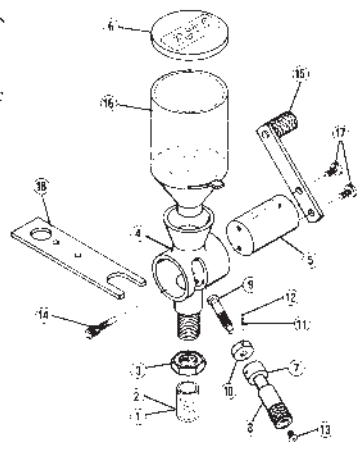

09010 UNIFLOW POWDER MEASURE

Key	Part #	Description
1	09025	Main Body Casting
2	09026	Powder Hopper
3	09012	Powder Hopper Cap
4	09027	Handle Assembly
5	09005	Measuring Cylinder, Large
5	09006	Measuring Cylinder, Small
6	09008	Measuring Screw, Small
6	09009	Measuring Screw, Crowned
7	09013	Measuring Cylinder Bushing
8	09014	Measuring Screw Lock Ring
9	09019	Binder Head Screw, 10/32 x 1/4
10	09022	Drop Tube, Large
10	09023	Drop Tube, Small
10	09028	Drop Tube, .17 Caliber
11	09020	Stand Plate
12	87505	Hex Lock Nut, 7/8-14
13	09260	Bow Washer
❖	09004	Measuring Cylinder Assy., Small
❖	09011	Measuring Cylinder Assy., Crowned

❖ Not shown

09094 POWDER TRICKLER

Key	Part #	Description
1	09095	Main Casting
2	09096	Cross Tube
3	09097	Knob
4	09098	Sleeve

09032 DU-O MEASURE

Key	Part #	Description
1	▼	Drop Tube, Large
2	▼	Drop Tube, Small
3	▼	Hex Lock Nut, 7/8-14
4	▼	Main Body Casting
5	▼	Measuring Cylinder
6	▼	Powder Hopper Cover
7	▼	Measuring Device Frame
8	▼	Measuring Device Dial
9	▼	Measuring Device Shaft
10	▼	Measuring Device Large Piston
11	▼	Measuring Device Spring
12	▼	Measuring Device Ball
13	▼	Measuring Device Dial Screw
14	▼	Thumbscrew
15	▼	Handle Assembly
16	▼	Powder Hopper Assembly
17	▼	Handle Screws (2)
18	▼	Mounting Plate

NOTE: This product has been discontinued and the replacement parts are no longer available. Call or write RCBS Customer Service for information.

▼ No longer Available.

86040 LITTLE DANDY

Key	Part #	Description
1	86041	Pistol Powder Measure Body
2	86042	Rotor Guide Screw
3	86043	Powder Hopper
4	86044	Hopper Cap
5	87505	Hex Lock Nut 7/8-
6	09022	Drop Tube, Large
6	09023	Drop Tube, Small

RELOADING SCALES

Key	Part #	Description
-	09076	Scale Pan, .304
-	09078	Scale Pan, 502, 505, 510, 1010
-	09079	Support, 502, 505, 510, 1010
-	09080	Leveling Foot, 502, 505, 510
-	09082	Leveling Foot, 1010
-	09081	End Loop, 502, 505, 510, 1010
-	09083	Micromtr. Poise Lock, Screw, 510, 1010
-	09084	Attachment Weight, 1010
-	09085	Scale Cover, 10-10