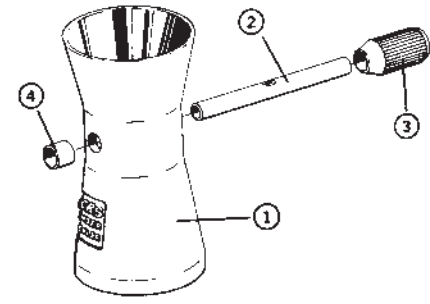

09010 UNIFLOW POWDER MEASURE

Key	Part #	Description
1	09025	Main Body Casting
2	09026	Powder Hopper
3	09012	Powder Hopper Cap
4	09027	Handle Assembly
5	09005	Measuring Cylinder, Large
5	09006	Measuring Cylinder, Small
6	09008	Measuring Screw, Small
6	09009	Measuring Screw, Crowned
7	09013	Measuring Cylinder Bushing
8	09014	Measuring Screw Lock Ring
9	09019	Binder Head Screw, 10/32 x 1/4
10	09022	Drop Tube, Large
10	09023	Drop Tube, Small
10	09028	Drop Tube, .17 Caliber
11	09020	Stand Plate
12	87505	Hex Lock Nut, 7/8-14
13	09260	Bow Washer
❖	09004	Measuring Cylinder Assy., Small
❖	09011	Measuring Cylinder Assy., Crowned

❖ Not shown

09094 POWDER TRICKLER

Key	Part #	Description
1	09095	Main Casting
2	09096	Cross Tube
3	09097	Knob
4	09098	Sleeve

09032 DU-O MEASURE

Key	Part #	Description
1	▼	Drop Tube, Large
2	▼	Drop Tube, Small
3	▼	Hex Lock Nut, 7/8-14
4	▼	Main Body Casting
5	▼	Measuring Cylinder
6	▼	Powder Hopper Cover
7	▼	Measuring Device Frame
8	▼	Measuring Device Dial
9	▼	Measuring Device Shaft
10	▼	Measuring Device Large Piston
11	▼	Measuring Device Spring
12	▼	Measuring Device Ball
13	▼	Measuring Device Dial Screw
14	▼	Thumbscrew
15	▼	Handle Assembly
16	▼	Powder Hopper Assembly
17	▼	Handle Screws (2)
18	▼	Mounting Plate

NOTE: This product has been discontinued and the replacement parts are no longer available. Call or write RCBS Customer Service for information.

▼ No longer Available.

86040 LITTLE DANDY

Key	Part #	Description
1	86041	Pistol Powder Measure Body
2	86042	Rotor Guide Screw
3	86043	Powder Hopper
4	86044	Hopper Cap
5	87505	Hex Lock Nut 7/8-
6	09022	Drop Tube, Large
6	09023	Drop Tube, Small

RELOADING SCALES

Key	Part #	Description
-	09076	Scale Pan, .304
-	09078	Scale Pan, 502, 505, 510, 1010
-	09079	Support, 502, 505, 510, 1010
-	09080	Leveling Foot, 502, 505, 510
-	09082	Leveling Foot, 1010
-	09081	End Loop, 502, 505, 510, 1010
-	09083	Micromtr. Poise Lock, Screw, 510, 1010
-	09084	Attachment Weight, 1010
-	09085	Scale Cover, 10-10