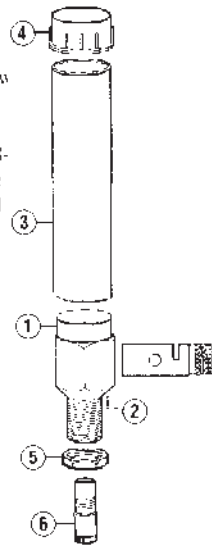

09010 UNIFLOW POWDER MEASURE

Key	Part #	Description
1	09025	Main Body Casting
2	09026	Powder Hopper
3	09012	Powder Hopper Cap
4	09027	Handle Assembly
5	09005	Measuring Cylinder, Large
5	09006	Measuring Cylinder, Small
6	09008	Measuring Screw, Small
6	09009	Measuring Screw, Crowned
7	09013	Measuring Cylinder Bushing
8	09014	Measuring Screw Lock Ring
9	09019	Binder Head Screw, 10/32 x 1/4
10	09022	Drop Tube, Large
10	09023	Drop Tube, Small
10	09028	Drop Tube, 17 Caliber
11	09020	Stand Plate
12	87505	Hex Lock Nut, 7/8-14
13	09260	Bow Washer
❖	09004	Measuring Cylinder Assy., Small
❖	09011	Measuring Cylinder Assy., Crowned

❖ Not shown

09094 POWDER TRICKLER

Key	Part #	Description
1	09095	Main Casting
2	09096	Cross Tube
3	09097	Knob
4	09098	Sleeve

09032 DU-O MEASURE

Key	Part #	Description
1	▼	Drop Tube, Large
2	▼	Drop Tube, Small
3	▼	Hex Lock Nut, 7/8-14
4	▼	Main Body Casting
5	▼	Measuring Cylinder
6	▼	Powder Hopper Cover
7	▼	Measuring Device Frame
8	▼	Measuring Device Dial
9	▼	Measuring Device Shaft
10	▼	Measuring Device Large Piston
11	▼	Measuring Device Spring
12	▼	Measuring Device Ball
13	▼	Measuring Device Dial Screw
14	▼	Thumbscrew
15	▼	Handle Assembly
16	▼	Powder Hopper Assembly
17	▼	Handle Screws (2)
18	▼	Mounting Plate

NOTE: This product has been discontinued and the replacement parts are no longer available. Call or write RCBS Customer Service for information.

▼ No longer Available.

86040 LITTLE DANDY

Key	Part #	Description
1	86041	Pistol Powder Measure Body
2	86042	Rotor Guide Screw
3	86043	Powder Hopper
4	86044	Hopper Cap
5	87505	Hex Lock Nut 7/8-
6	09022	Drop Tube, Large
6	09023	Drop Tube, Small

RELOADING SCALES

Key	Part #	Description
-	09076	Scale Pan, 304
-	09078	Scale Pan, 502, 505, 510, 1010
-	09079	Support, 502, 505, 510, 1010
-	09080	Leveling Foot, 502, 505, 510
-	09082	Leveling Foot, 1010
-	09081	End Loop, 502, 505, 510, 1010
-	09083	Micromtr, Poise Lock, Screw, 510, 1010
-	09084	Attachment Weight, 1010
-	09085	Scale Cover, 10-10