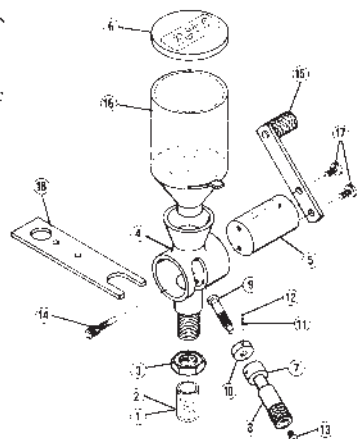

09010 UNIFLOW POWDER MEASURE

Key	Part #	Description
1	09025	Main Body Casting
2	09026	Powder Hopper
3	09012	Powder Hopper Cap
4	09027	Handle Assembly
5	09005	Measuring Cylinder, Large
5	09006	Measuring Cylinder, Small
6	09008	Measuring Screw, Small
6	09009	Measuring Screw, Crowned
7	09013	Measuring Cylinder Bushing
8	09014	Measuring Screw Lock Ring
9	09019	Binder Head Screw, 10/32 x 1/4
10	09022	Drop Tube, Large
10	09023	Drop Tube, Small
10	09028	Drop Tube, 17 Caliber
11	09020	Stand Plate
12	87505	Hex Lock Nut, 7/8-14
13	09260	Bow Washer
❖	09004	Measuring Cylinder Assy., Small
❖	09011	Measuring Cylinder Assy., Crowned

❖ Not shown

09094 POWDER TRICKLER

Key	Part #	Description
1	09095	Main Casting
2	09096	Cross Tube
3	09097	Knob
4	09098	Sleeve

09032 DU-O MEASURE

Key	Part #	Description
1	▼	Drop Tube, Large
2	▼	Drop Tube, Small
3	▼	Hex Lock Nut, 7/8-14
4	▼	Main Body Casting
5	▼	Measuring Cylinder
6	▼	Powder Hopper Cover
7	▼	Measuring Device Frame
8	▼	Measuring Device Dial
9	▼	Measuring Device Shaft
10	▼	Measuring Device Large Piston
11	▼	Measuring Device Spring
12	▼	Measuring Device Ball
13	▼	Measuring Device Dial Screw
14	▼	Thumbscrew
15	▼	Handle Assembly
16	▼	Powder Hopper Assembly
17	▼	Handle Screws (2)
18	▼	Mounting Plate

NOTE: This product has been discontinued and the replacement parts are no longer available. Call or write RCBS Customer Service for information.

▼ No longer Available.

86040 LITTLE DANDY

Key	Part #	Description
1	86041	Pistol Powder Measure Body
2	86042	Rotor Guide Screw
3	86043	Powder Hopper
4	86044	Hopper Cap
5	87505	Hex Lock Nut 7/8-
6	09022	Drop Tube, Large
6	09023	Drop Tube, Small

RELOADING SCALES

Key	Part #	Description
-	09076	Scale Pan, 304
-	09078	Scale Pan, 502, 505, 510, 1010
-	09079	Support, 502, 505, 510, 1010
-	09080	Leveling Foot, 502, 505, 510
-	09082	Leveling Foot, 1010
-	09081	End Loop, 502, 505, 510, 1010
-	09083	Micromtr, Poise Lock, Screw, 510, 1010
-	09084	Attachment Weight, 1010
-	09085	Scale Cover, 10-10