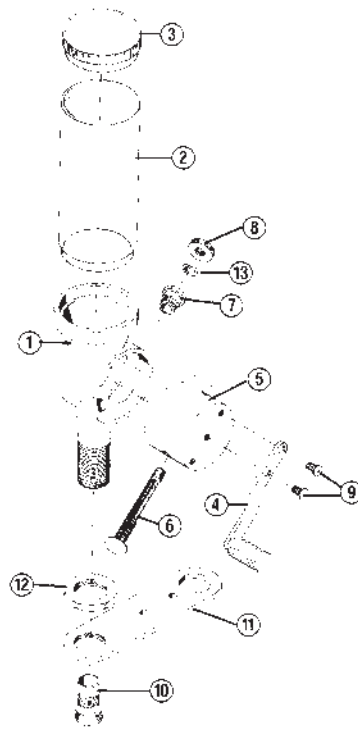

09010 UNIFLOW POWDER MEASURE

Key	Part #	Description
1	09025	Main Body Casting
2	09026	Powder Hopper
3	09012	Powder Hopper Cap
4	09027	Handle Assembly
5	09005	Measuring Cylinder, Large
5	09006	Measuring Cylinder, Small
6	09008	Measuring Screw, Small
6	09009	Measuring Screw, Crowned
7	09013	Measuring Cylinder Bushing
8	09014	Measuring Screw Lock Ring
9	09019	Binder Head Screw, 10/32 x 1/4
10	09022	Drop Tube, Large
10	09023	Drop Tube, Small
10	09028	Drop Tube, 17 Caliber
11	09020	Stand Plate
12	87505	Hex Lock Nut, 7/8-14
13	09260	Bow Washer
❖	09004	Measuring Cylinder Assy., Small
❖	09011	Measuring Cylinder Assy., Crowned

❖ Not shown

09094 POWDER TRICKLER

Key	Part #	Description
1	09095	Main Casting
2	09096	Cross Tube
3	09097	Knob
4	09098	Sleeve

09032 DU-O MEASURE

Key	Part #	Description
1	▼	Drop Tube, Large
2	▼	Drop Tube, Small
3	▼	Hex Lock Nut, 7/8-14
4	▼	Main Body Casting
5	▼	Measuring Cylinder
6	▼	Powder Hopper Cover
7	▼	Measuring Device Frame
8	▼	Measuring Device Dial
9	▼	Measuring Device Shaft
10	▼	Measuring Device Large Piston
11	▼	Measuring Device Spring
12	▼	Measuring Device Ball
13	▼	Measuring Device Dial Screw
14	▼	Thumbscrew
15	▼	Handle Assembly
16	▼	Powder Hopper Assembly
17	▼	Handle Screws (2)
18	▼	Mounting Plate

NOTE: This product has been discontinued and the replacement parts are no longer available. Call or write RCBS Customer Service for information.

▼ No longer Available.

86040 LITTLE DANDY

Key	Part #	Description
1	86041	Pistol Powder Measure Body
2	86042	Rotor Guide Screw
3	86043	Powder Hopper
4	86044	Hopper Cap
5	87505	Hex Lock Nut 7/8-
6	09022	Drop Tube, Large
6	09023	Drop Tube, Small

RELOADING SCALES

Key	Part #	Description
-	09076	Scale Pan, 304
-	09078	Scale Pan, 502, 505, 510, 1010
-	09079	Support, 502, 505, 510, 1010
-	09080	Leveling Foot, 502, 505, 510
-	09082	Leveling Foot, 1010
-	09081	End Loop, 502, 505, 510, 1010
-	09083	Micromtr, Poise Lock, Screw, 510, 1010
-	09084	Attachment Weight, 1010
-	09085	Scale Cover, 10-10