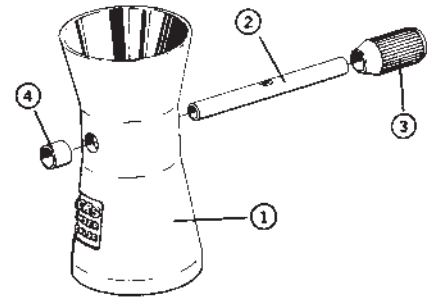

09010 UNIFLOW POWDER MEASURE

Key	Part #	Description
1	09025	Main Body Casting
2	09026	Powder Hopper
3	09012	Powder Hopper Cap
4	09027	Handle Assembly
5	09005	Measuring Cylinder, Large
5	09006	Measuring Cylinder, Small
6	09008	Measuring Screw, Small
6	09009	Measuring Screw, Crowned
7	09013	Measuring Cylinder Bushing
8	09014	Measuring Screw Lock Ring
9	09019	Binder Head Screw, 10/32 x 1/4
10	09022	Drop Tube, Large
10	09023	Drop Tube, Small
10	09028	Drop Tube, 17 Caliber
11	09020	Stand Plate
12	87505	Hex Lock Nut, 7/8-14
13	09260	Bow Washer
❖	09004	Measuring Cylinder Assy., Small
❖	09011	Measuring Cylinder Assy., Crowned

❖ Not shown

09094 POWDER TRICKLER

Key	Part #	Description
1	09095	Main Casting
2	09096	Cross Tube
3	09097	Knob
4	09098	Sleeve

09032 DU-O MEASURE

Key	Part #	Description
1	▼	Drop Tube, Large
2	▼	Drop Tube, Small
3	▼	Hex Lock Nut, 7/8-14
4	▼	Main Body Casting
5	▼	Measuring Cylinder
6	▼	Powder Hopper Cover
7	▼	Measuring Device Frame
8	▼	Measuring Device Dial
9	▼	Measuring Device Shaft
10	▼	Measuring Device Large Piston
11	▼	Measuring Device Spring
12	▼	Measuring Device Ball
13	▼	Measuring Device Dial Screw
14	▼	Thumbscrew
15	▼	Handle Assembly
16	▼	Powder Hopper Assembly
17	▼	Handle Screws (2)
18	▼	Mounting Plate

NOTE: This product has been discontinued and the replacement parts are no longer available. Call or write RCBS Customer Service for information.

▼ No longer Available.

86040 LITTLE DANDY

Key	Part #	Description
1	86041	Pistol Powder Measure Body
2	86042	Rotor Guide Screw
3	86043	Powder Hopper
4	86044	Hopper Cap
5	87505	Hex Lock Nut 7/8-
6	09022	Drop Tube, Large
6	09023	Drop Tube, Small

RELOADING SCALES

Key	Part #	Description
-	09076	Scale Pan, 304
-	09078	Scale Pan, 502, 505, 510, 1010
-	09079	Support, 502, 505, 510, 1010
-	09080	Leveling Foot, 502, 505, 510
-	09082	Leveling Foot, 1010
-	09081	End Loop, 502, 505, 510, 1010
-	09083	Micromtr, Poise Lock, Screw, 510, 1010
-	09084	Attachment Weight, 1010
-	09085	Scale Cover, 10-10