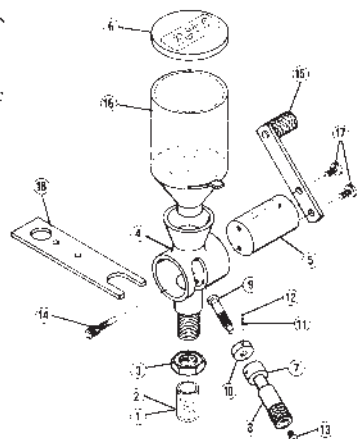

09010 UNIFLOW POWDER MEASURE

Key	Part #	Description
1	09025	Main Body Casting
2	09026	Powder Hopper
3	09012	Powder Hopper Cap
4	09027	Handle Assembly
5	09005	Measuring Cylinder, Large
5	09006	Measuring Cylinder, Small
6	09008	Measuring Screw, Small
6	09009	Measuring Screw, Crowned
7	09013	Measuring Cylinder Bushing
8	09014	Measuring Screw Lock Ring
9	09019	Binder Head Screw, 10/32 x 1/4
10	09022	Drop Tube, Large
10	09023	Drop Tube, Small
10	09028	Drop Tube, 17 Caliber
11	09020	Stand Plate
12	87505	Hex Lock Nut, 7/8-14
13	09260	Bow Washer
❖	09004	Measuring Cylinder Assy., Small
❖	09011	Measuring Cylinder Assy., Crowned

❖ Not shown

09094 POWDER TRICKLER

Key	Part #	Description
1	09095	Main Casting
2	09096	Cross Tube
3	09097	Knob
4	09098	Sleeve

09032 DU-O MEASURE

Key	Part #	Description
1	▼	Drop Tube, Large
2	▼	Drop Tube, Small
3	▼	Hex Lock Nut, 7/8-14
4	▼	Main Body Casting
5	▼	Measuring Cylinder
6	▼	Powder Hopper Cover
7	▼	Measuring Device Frame
8	▼	Measuring Device Dial
9	▼	Measuring Device Shaft
10	▼	Measuring Device Large Piston
11	▼	Measuring Device Spring
12	▼	Measuring Device Ball
13	▼	Measuring Device Dial Screw
14	▼	Thumbscrew
15	▼	Handle Assembly
16	▼	Powder Hopper Assembly
17	▼	Handle Screws (2)
18	▼	Mounting Plate

NOTE: This product has been discontinued and the replacement parts are no longer available. Call or write RCBS Customer Service for information.

▼ No longer Available.

86040 LITTLE DANDY

Key	Part #	Description
1	86041	Pistol Powder Measure Body
2	86042	Rotor Guide Screw
3	86043	Powder Hopper
4	86044	Hopper Cap
5	87505	Hex Lock Nut 7/8-
6	09022	Drop Tube, Large
6	09023	Drop Tube, Small

RELOADING SCALES

Key	Part #	Description
-	09076	Scale Pan, 304
-	09078	Scale Pan, 502, 505, 510, 1010
-	09079	Support, 502, 505, 510, 1010
-	09080	Leveling Foot, 502, 505, 510
-	09082	Leveling Foot, 1010
-	09081	End Loop, 502, 505, 510, 1010
-	09083	Micromtr. Poise Lock, Screw, 510, 1010
-	09084	Attachment Weight, 1010
-	09085	Scale Cover, 10-10