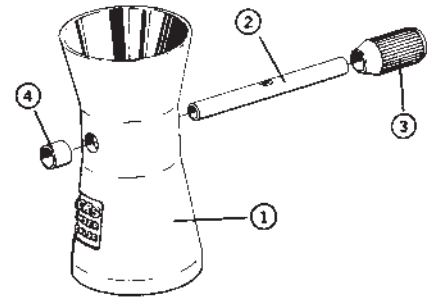

09010 UNIFLOW POWDER MEASURE

Key	Part #	Description
1	09025	Main Body Casting
2	09026	Powder Hopper
3	09012	Powder Hopper Cap
4	09027	Handle Assembly
5	09005	Measuring Cylinder, Large
5	09006	Measuring Cylinder, Small
6	09008	Measuring Screw, Small
6	09009	Measuring Screw, Crowned
7	09013	Measuring Cylinder Bushing
8	09014	Measuring Screw Lock Ring
9	09019	Binder Head Screw, 10/32 x 1/4
10	09022	Drop Tube, Large
10	09023	Drop Tube, Small
10	09028	Drop Tube, 17 Caliber
11	09020	Stand Plate
12	87505	Hex Lock Nut, 7/8-14
13	09260	Bow Washer
❖	09004	Measuring Cylinder Assy., Small
❖	09011	Measuring Cylinder Assy., Crowned

❖ Not shown

09094 POWDER TRICKLER

Key	Part #	Description
1	09095	Main Casting
2	09096	Cross Tube
3	09097	Knob
4	09098	Sleeve

09032 DU-O MEASURE

Key	Part #	Description
1	▼	Drop Tube, Large
2	▼	Drop Tube, Small
3	▼	Hex Lock Nut, 7/8-14
4	▼	Main Body Casting
5	▼	Measuring Cylinder
6	▼	Powder Hopper Cover
7	▼	Measuring Device Frame
8	▼	Measuring Device Dial
9	▼	Measuring Device Shaft
10	▼	Measuring Device Large Piston
11	▼	Measuring Device Spring
12	▼	Measuring Device Ball
13	▼	Measuring Device Dial Screw
14	▼	Thumbscrew
15	▼	Handle Assembly
16	▼	Powder Hopper Assembly
17	▼	Handle Screws (2)
18	▼	Mounting Plate

NOTE: This product has been discontinued and the replacement parts are no longer available. Call or write RCBS Customer Service for information.

▼ No longer Available.

86040 LITTLE DANDY

Key	Part #	Description
1	86041	Pistol Powder Measure Body
2	86042	Rotor Guide Screw
3	86043	Powder Hopper
4	86044	Hopper Cap
5	87505	Hex Lock Nut 7/8-
6	09022	Drop Tube, Large
6	09023	Drop Tube, Small

RELOADING SCALES

Key	Part #	Description
-	09076	Scale Pan, 304
-	09078	Scale Pan, 502, 505, 510, 1010
-	09079	Support, 502, 505, 510, 1010
-	09080	Leveling Foot, 502, 505, 510
-	09082	Leveling Foot, 1010
-	09081	End Loop, 502, 505, 510, 1010
-	09083	Micromtr. Poise Lock, Screw, 510, 1010
-	09084	Attachment Weight, 1010
-	09085	Scale Cover, 10-10