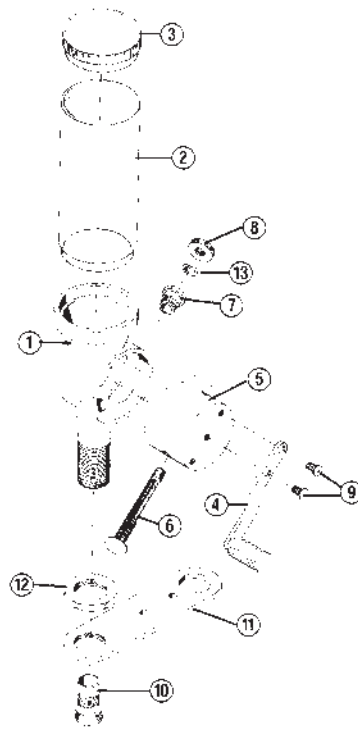

09010 UNIFLOW POWDER MEASURE

Key	Part #	Description
1	09025	Main Body Casting
2	09026	Powder Hopper
3	09012	Powder Hopper Cap
4	09027	Handle Assembly
5	09005	Measuring Cylinder, Large
5	09006	Measuring Cylinder, Small
6	09008	Measuring Screw, Small
6	09009	Measuring Screw, Crowned
7	09013	Measuring Cylinder Bushing
8	09014	Measuring Screw Lock Ring
9	09019	Binder Head Screw, 10/32 x 1/4
10	09022	Drop Tube, Large
10	09023	Drop Tube, Small
10	09028	Drop Tube, 17 Caliber
11	09020	Stand Plate
12	87505	Hex Lock Nut, 7/8-14
13	09260	Bow Washer
❖	09004	Measuring Cylinder Assy., Small
❖	09011	Measuring Cylinder Assy., Crowned

❖ Not shown

09094 POWDER TRICKLER

Key	Part #	Description
1	09095	Main Casting
2	09096	Cross Tube
3	09097	Knob
4	09098	Sleeve

09032 DU-O MEASURE

Key	Part #	Description
1	▼	Drop Tube, Large
2	▼	Drop Tube, Small
3	▼	Hex Lock Nut, 7/8-14
4	▼	Main Body Casting
5	▼	Measuring Cylinder
6	▼	Powder Hopper Cover
7	▼	Measuring Device Frame
8	▼	Measuring Device Dial
9	▼	Measuring Device Shaft
10	▼	Measuring Device Large Piston
11	▼	Measuring Device Spring
12	▼	Measuring Device Ball
13	▼	Measuring Device Dial Screw
14	▼	Thumbscrew
15	▼	Handle Assembly
16	▼	Powder Hopper Assembly
17	▼	Handle Screws (2)
18	▼	Mounting Plate

NOTE: This product has been discontinued and the replacement parts are no longer available. Call or write RCBS Customer Service for information.

▼ No longer Available.

86040 LITTLE DANDY

Key	Part #	Description
1	86041	Pistol Powder Measure Body
2	86042	Rotor Guide Screw
3	86043	Powder Hopper
4	86044	Hopper Cap
5	87505	Hex Lock Nut 7/8-
6	09022	Drop Tube, Large
6	09023	Drop Tube, Small

RELOADING SCALES

Key	Part #	Description
-	09076	Scale Pan, 304
-	09078	Scale Pan, 502, 505, 510, 1010
-	09079	Support, 502, 505, 510, 1010
-	09080	Leveling Foot, 502, 505, 510
-	09082	Leveling Foot, 1010
-	09081	End Loop, 502, 505, 510, 1010
-	09083	Micromtr. Poise Lock, Screw, 510, 1010
-	09084	Attachment Weight, 1010
-	09085	Scale Cover, 10-10