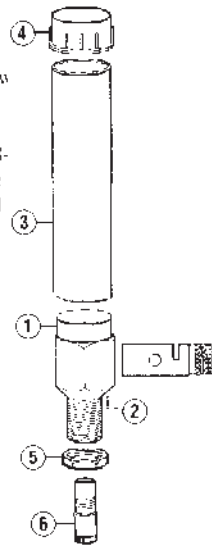

09010 UNIFLOW POWDER MEASURE

Key	Part #	Description
1	09025	Main Body Casting
2	09026	Powder Hopper
3	09012	Powder Hopper Cap
4	09027	Handle Assembly
5	09005	Measuring Cylinder, Large
5	09006	Measuring Cylinder, Small
6	09008	Measuring Screw, Small
6	09009	Measuring Screw, Crowned
7	09013	Measuring Cylinder Bushing
8	09014	Measuring Screw Lock Ring
9	09019	Binder Head Screw, 10/32 x 1/4
10	09022	Drop Tube, Large
10	09023	Drop Tube, Small
10	09028	Drop Tube, 17 Caliber
11	09020	Stand Plate
12	87505	Hex Lock Nut, 7/8-14
13	09260	Bow Washer
❖	09004	Measuring Cylinder Assy., Small
❖	09011	Measuring Cylinder Assy., Crowned

❖ Not shown

09094 POWDER TRICKLER

Key	Part #	Description
1	09095	Main Casting
2	09096	Cross Tube
3	09097	Knob
4	09098	Sleeve

09032 DU-O MEASURE

Key	Part #	Description
1	▼	Drop Tube, Large
2	▼	Drop Tube, Small
3	▼	Hex Lock Nut, 7/8-14
4	▼	Main Body Casting
5	▼	Measuring Cylinder
6	▼	Powder Hopper Cover
7	▼	Measuring Device Frame
8	▼	Measuring Device Dial
9	▼	Measuring Device Shaft
10	▼	Measuring Device Large Piston
11	▼	Measuring Device Spring
12	▼	Measuring Device Ball
13	▼	Measuring Device Dial Screw
14	▼	Thumbscrew
15	▼	Handle Assembly
16	▼	Powder Hopper Assembly
17	▼	Handle Screws (2)
18	▼	Mounting Plate

NOTE: This product has been discontinued and the replacement parts are no longer available. Call or write RCBS Customer Service for information.

▼ No longer Available.

86040 LITTLE DANDY

Key	Part #	Description
1	86041	Pistol Powder Measure Body
2	86042	Rotor Guide Screw
3	86043	Powder Hopper
4	86044	Hopper Cap
5	87505	Hex Lock Nut 7/8-
6	09022	Drop Tube, Large
6	09023	Drop Tube, Small

RELOADING SCALES

Key	Part #	Description
-	09076	Scale Pan, 304
-	09078	Scale Pan, 502, 505, 510, 1010
-	09079	Support, 502, 505, 510, 1010
-	09080	Leveling Foot, 502, 505, 510
-	09082	Leveling Foot, 1010
-	09081	End Loop, 502, 505, 510, 1010
-	09083	Micromtr. Poise Lock, Screw, 510, 1010
-	09084	Attachment Weight, 1010
-	09085	Scale Cover, 10-10