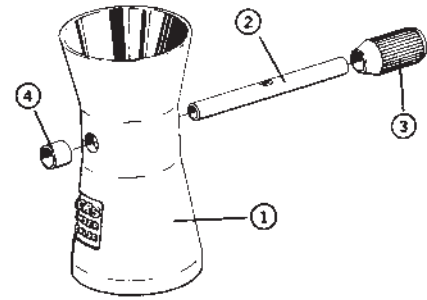

## 09010 UNIFLOW POWDER MEASURE

Key	Part #	Description
1	09025	Main Body Casting
2	09026	Powder Hopper
3	09012	Powder Hopper Cap
4	09027	Handle Assembly
5	09005	Measuring Cylinder, Large
5	09006	Measuring Cylinder, Small
6	09008	Measuring Screw, Small
6	09009	Measuring Screw, Crowned
7	09013	Measuring Cylinder Bushing
8	09014	Measuring Screw Lock Ring
9	09019	Binder Head Screw, 10/32 x 1/4
10	09022	Drop Tube, Large
10	09023	Drop Tube, Small
10	09028	Drop Tube, 17 Caliber
11	09020	Stand Plate
12	87505	Hex Lock Nut, 7/8-14
13	09260	Bow Washer
❖	09004	Measuring Cylinder Assy., Small
❖	09011	Measuring Cylinder Assy., Crowned

## 09094 POWDER TRICKLER

Key	Part #	Description
1	09095	Main Casting
2	09096	Cross Tube
3	09097	Knob
4	09098	Sleeve

## 09032 DU-O MEASURE

Key	Part #	Description
1	▼	Drop Tube, Large
2	▼	Drop Tube, Small
3	▼	Hex Lock Nut, 7/8-14
4	▼	Main Body Casting
5	▼	Measuring Cylinder
6	▼	Powder Hopper Cover
7	▼	Measuring Device Frame
8	▼	Measuring Device Dial
9	▼	Measuring Device Shaft
10	▼	Measuring Device Large Piston
11	▼	Measuring Device Spring
12	▼	Measuring Device Ball
13	▼	Measuring Device Dial Screw
14	▼	Thumbscrew
15	▼	Handle Assembly
16	▼	Powder Hopper Assembly
17	▼	Handle Screws (2)
18	▼	Mounting Plate

## 86040 LITTLE DANDY

Key	Part #	Description
1	86041	Pistol Powder Measure Body
2	86042	Rotor Guide Screw
3	86043	Powder Hopper
4	86044	Hopper Cap
5	87505	Hex Lock Nut 7/8-
6	09022	Drop Tube, Large
6	09023	Drop Tube, Small