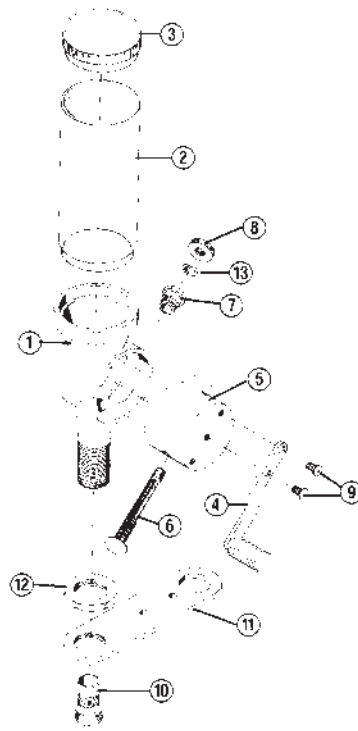

## 09010 UNIFLOW POWDER MEASURE

Key	Part #	Description
1	09025	Main Body Casting
2	09026	Powder Hopper
3	09012	Powder Hopper Cap
4	09027	Handle Assembly
5	09005	Measuring Cylinder, Large
5	09006	Measuring Cylinder, Small
6	09008	Measuring Screw, Small
6	09009	Measuring Screw, Crowned
7	09013	Measuring Cylinder Bushing
8	09014	Measuring Screw Lock Ring
9	09019	Binder Head Screw, 10/32 x 1/4
10	09022	Drop Tube, Large
10	09023	Drop Tube, Small
10	09028	Drop Tube, 17 Caliber
11	09020	Stand Plate
12	87505	Hex Lock Nut, 7/8-14
13	09260	Bow Washer
❖	09004	Measuring Cylinder Assy., Small
❖	09011	Measuring Cylinder Assy., Crowned

## 09094 POWDER TRICKLER

Key	Part #	Description
1	09095	Main Casting
2	09096	Cross Tube
3	09097	Knob
4	09098	Sleeve

## 09032 DU-O MEASURE

Key	Part #	Description
1	▼	Drop Tube, Large
2	▼	Drop Tube, Small
3	▼	Hex Lock Nut, 7/8-14
4	▼	Main Body Casting
5	▼	Measuring Cylinder
6	▼	Powder Hopper Cover
7	▼	Measuring Device Frame
8	▼	Measuring Device Dial
9	▼	Measuring Device Shaft
10	▼	Measuring Device Large Piston
11	▼	Measuring Device Spring
12	▼	Measuring Device Ball
13	▼	Measuring Device Dial Screw
14	▼	Thumbscrew
15	▼	Handle Assembly
16	▼	Powder Hopper Assembly
17	▼	Handle Screws (2)
18	▼	Mounting Plate

## 86040 LITTLE DANDY

Key	Part #	Description
1	86041	Pistol Powder Measure Body
2	86042	Rotor Guide Screw
3	86043	Powder Hopper
4	86044	Hopper Cap
5	87505	Hex Lock Nut 7/8-
6	09022	Drop Tube, Large
6	09023	Drop Tube, Small