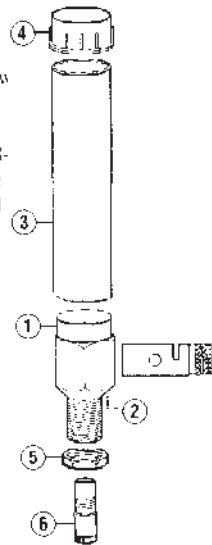

## 09010 UNIFLOW POWDER MEASURE

Key	Part #	Description
1	09025	Main Body Casting
2	09026	Powder Hopper
3	09012	Powder Hopper Cap
4	09027	Handle Assembly
5	09005	Measuring Cylinder, Large
5	09006	Measuring Cylinder, Small
6	09008	Measuring Screw, Small
6	09009	Measuring Screw, Crowned
7	09013	Measuring Cylinder Bushing
8	09014	Measuring Screw Lock Ring
9	09019	Binder Head Screw, 10/32 x 1/4
10	09022	Drop Tube, Large
10	09023	Drop Tube, Small
10	09028	Drop Tube, 17 Caliber
11	09020	Stand Plate
12	87505	Hex Lock Nut, 7/8-14
13	09260	Bow Washer
❖	09004	Measuring Cylinder Assy., Small
❖	09011	Measuring Cylinder Assy., Crowned

## 09094 POWDER TRICKLER

Key	Part #	Description
1	09095	Main Casting
2	09096	Cross Tube
3	09097	Knob
4	09098	Sleeve

## 09032 DU-O MEASURE

Key	Part #	Description
1	▼	Drop Tube, Large
2	▼	Drop Tube, Small
3	▼	Hex Lock Nut, 7/8-14
4	▼	Main Body Casting
5	▼	Measuring Cylinder
6	▼	Powder Hopper Cover
7	▼	Measuring Device Frame
8	▼	Measuring Device Dial
9	▼	Measuring Device Shaft
10	▼	Measuring Device Large Piston
11	▼	Measuring Device Spring
12	▼	Measuring Device Ball
13	▼	Measuring Device Dial Screw
14	▼	Thumbscrew
15	▼	Handle Assembly
16	▼	Powder Hopper Assembly
17	▼	Handle Screws (2)
18	▼	Mounting Plate

## 86040 LITTLE DANDY

Key	Part #	Description
1	86041	Pistol Powder Measure Body
2	86042	Rotor Guide Screw
3	86043	Powder Hopper
4	86044	Hopper Cap
5	87505	Hex Lock Nut 7/8-
6	09022	Drop Tube, Large
6	09023	Drop Tube, Small