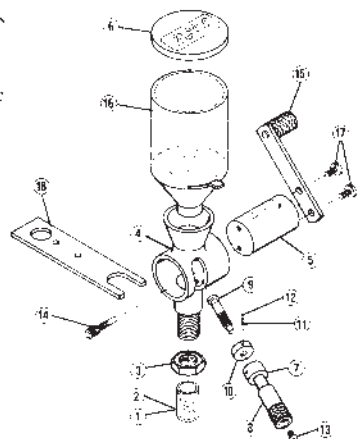

09010 UNIFLOW POWDER MEASURE

Key	Part #	Description
1	09025	Main Body Casting
2	09026	Powder Hopper
3	09012	Powder Hopper Cap
4	09027	Handle Assembly
5	09005	Measuring Cylinder, Large
5	09006	Measuring Cylinder, Small
6	09008	Measuring Screw, Small
6	09009	Measuring Screw, Crowned
7	09013	Measuring Cylinder Bushing
8	09014	Measuring Screw Lock Ring
9	09019	Binder Head Screw, 10/32 x 1/4
10	09022	Drop Tube, Large
10	09023	Drop Tube, Small
10	09028	Drop Tube, 17 Caliber
11	09020	Stand Plate
12	87505	Hex Lock Nut, 7/8-14
13	09260	Bow Washer
❖	09004	Measuring Cylinder Assy., Small
❖	09011	Measuring Cylinder Assy., Crowned

❖ Not shown

09094 POWDER TRICKLER

Key	Part #	Description
1	09095	Main Casting
2	09096	Cross Tube
3	09097	Knob
4	09098	Sleeve

09032 DU-O MEASURE

Key	Part #	Description
1	▼	Drop Tube, Large
2	▼	Drop Tube, Small
3	▼	Hex Lock Nut, 7/8-14
4	▼	Main Body Casting
5	▼	Measuring Cylinder
6	▼	Powder Hopper Cover
7	▼	Measuring Device Frame
8	▼	Measuring Device Dial
9	▼	Measuring Device Shaft
10	▼	Measuring Device Large Piston
11	▼	Measuring Device Spring
12	▼	Measuring Device Ball
13	▼	Measuring Device Dial Screw
14	▼	Thumbscrew
15	▼	Handle Assembly
16	▼	Powder Hopper Assembly
17	▼	Handle Screws (2)
18	▼	Mounting Plate

NOTE: This product has been discontinued and the replacement parts are no longer available. Call or write RCBS Customer Service for information.

▼ No longer Available.

86040 LITTLE DANDY

Key	Part #	Description
1	86041	Pistol Powder Measure Body
2	86042	Rotor Guide Screw
3	86043	Powder Hopper
4	86044	Hopper Cap
5	87505	Hex Lock Nut 7/8-
6	09022	Drop Tube, Large
6	09023	Drop Tube, Small

RELOADING SCALES