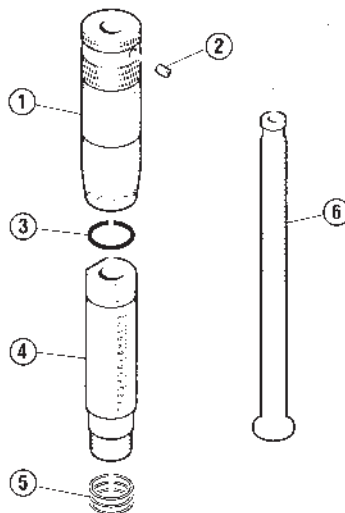

90400 RC 130 MECHANICAL SCALE

Key	Part #	Description
1	189005	Pan & Hanger Assembly

NOTE: Only the part listed is available. If other parts require replacement, contact RCBS Customer Service for further information.

98999 POWDERMASTER ELECTRONIC POWDER DISPENSER

Key	Part #	Description
1	55005	Powder Hopper
2	186045	Powder Hopper Cap

Note: Unit must be returned to manufacturer for all other parts. Call RCBS Customer Service for return information.

98901 UPM MICROMETER ADJUSTMENT SCREW

Key	Part #	Description
1	98905	Thimble
2	81004	Setscrew (10-32x3/16 Cup Point)
3	81015	O-Ring Seal
4	98903	Body
5	98906	Compensation Washers (3)
6	98904	Metering Screw, Large
6	98907	Metering Screw, Small
◆	09635	Hex Key Wrench, 3/32