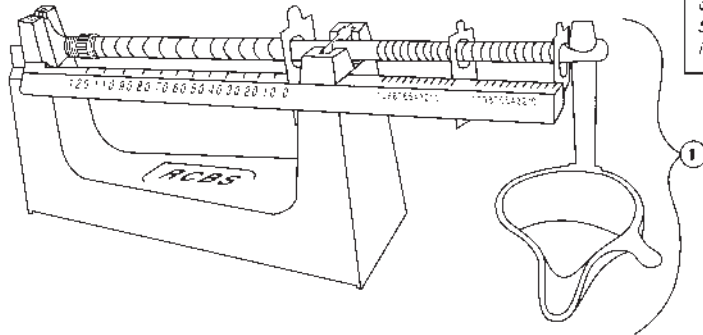

90400 RC 130 MECHANICAL SCALE

Key	Part #	Description
1	189005	Pan & Hanger Assembly

NOTE: Only the part listed is available. If other parts require replacement, contact RCBS Customer Service for further information.

98999 POWDERMASTER ELECTRONIC POWDER DISPENSER

Key	Part #	Description
1	55005	Powder Hopper
2	186045	Powder Hopper Cap

Note: Unit must be returned to manufacturer for all other parts. Call RCBS Customer Service for return information.

98901 UPM MICROMETER ADJUSTMENT SCREW

Key	Part #	Description
1	98905	Thimble
2	81004	Setscrew (10-32x3/16 Cup Point)
3	81015	O-Ring Seal
4	98903	Body
5	98906	Compensation Washers (3)
6	98904	Metering Screw, Large
6	98907	Metering Screw, Small
◆	09635	Hex Key Wrench, 3/32