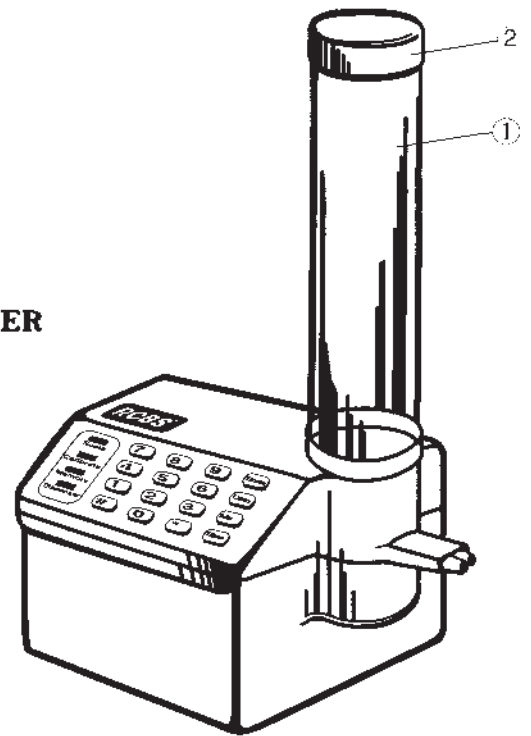

90400 RC 130 MECHANICAL SCALE

Key	Part #	Description
1	189005	Pan & Hanger Assembly

NOTE: Only the part listed is available. If other parts require replacement, contact RCBS Customer Service for further information.

98999 POWDERMASTER ELECTRONIC POWDER DISPENSER

Key	Part #	Description
1	55005	Powder Hopper
2	186045	Powder Hopper Cap

Note: Unit must be returned to manufacturer for all other parts. Call RCBS Customer Service for return information.

98901 UPM MICROMETER ADJUSTMENT SCREW

Key	Part #	Description
1	98905	Thimble
2	81004	Setscrew (10-32x3/16 Cup Point)
3	81015	O-Ring Seal
4	98903	Body
5	98906	Compensation Washers (3)
6	98904	Metering Screw, Large
6	98907	Metering Screw, Small
◆	09635	Hex Key Wrench, 3/32