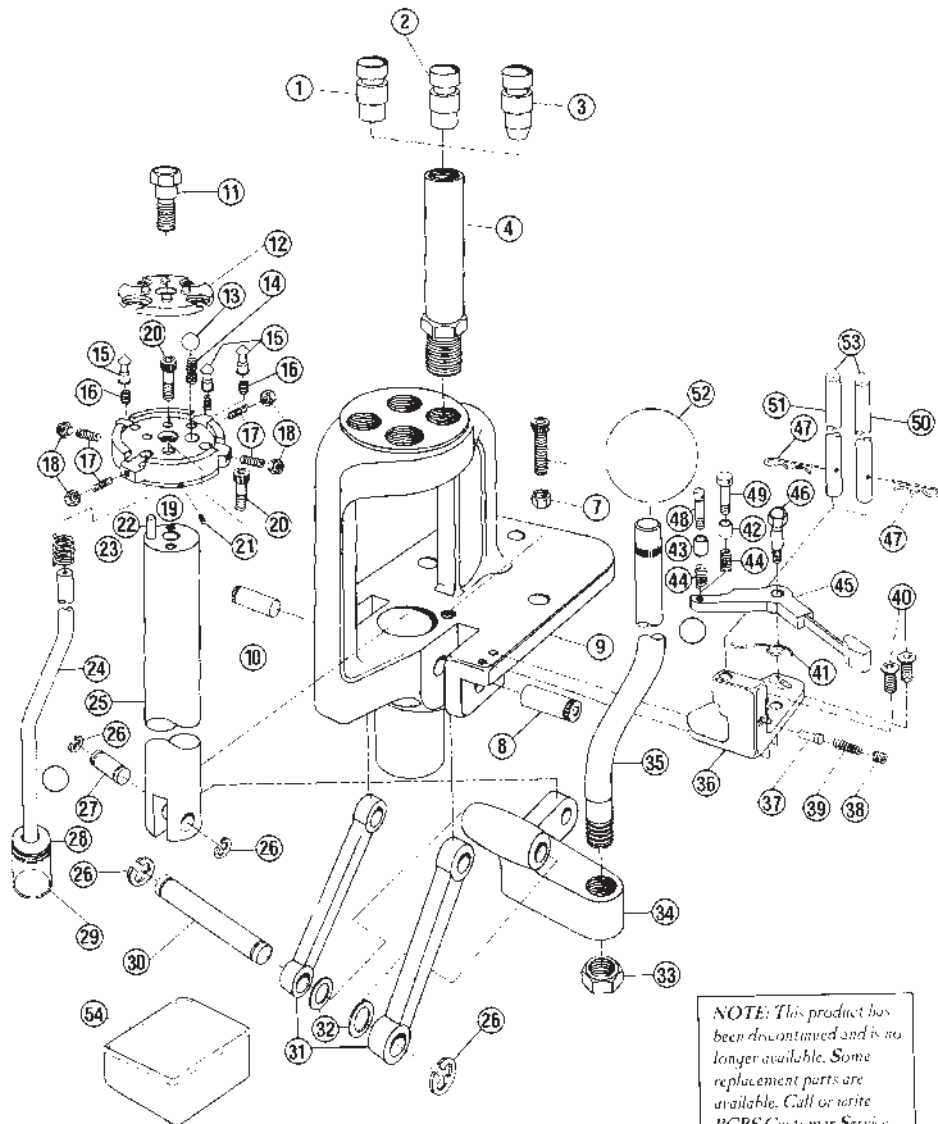

❖ Not shown.

* See current Shooters Catalog for this item.