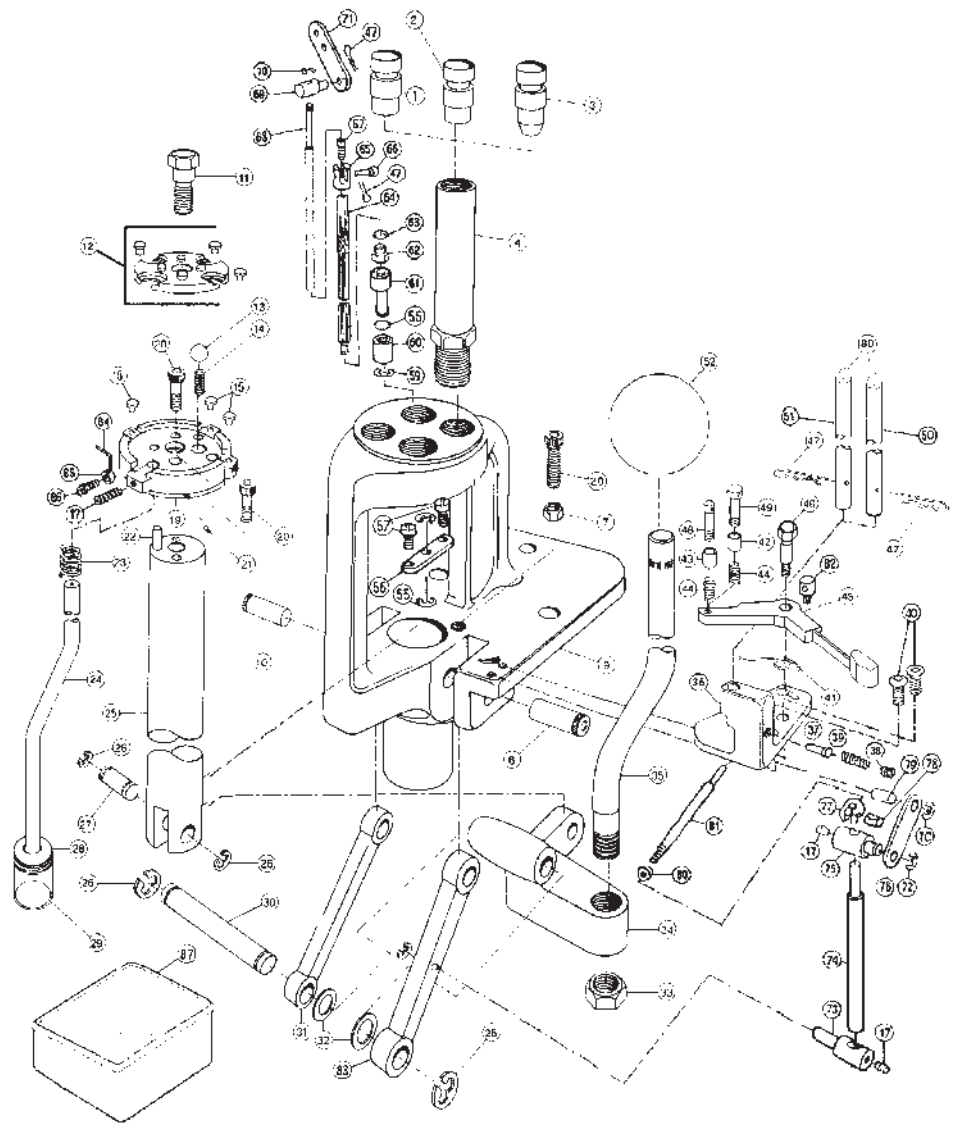

Key	Part #	Description
1	87191	Small Rifle Drop Tube
2	87192	Large Rifle Drop Tube
3	87193	Pistol Drop Tube
◆	87194	.17 Cal. Drop Tube (optional)
4	87190	Powder Measure Adaptor
7	87175	1/4" (28) Hex Nut
8	09128	Link Arm Pin, Right
9	87140	Press Frame*
10	09127	Link Arm Pin, Left
11	87691	Ram Shoulder Bolt
12	*	Shell Plate Assembly
13	87152	Index Ball 3/8"
14	87153	Index Ball Spring
15	*	Case Retaining Button (3)
19	87692	Shell Plate Holder
20	87159	1/4" (28) x 3/4" Socket Screw
21	87160	10-32 x 3/8" Brass Tipped SHSS
22	87158	3/16" x 5/8" Roll Pin
23	87167	Ram Return Spring
24	87176	Depriming Tube
25	87165	Ram
26	09105	Retaining Ring
27	87166	Ram Pin
28	87178	Depriming Bottle Cap
29	87177	Depriming Bottle
30	87146	Toggle Block Pin
31	09150	Link Arm, Left
32	09144	Bow Washer 134-5-20
33	09136	Handle Nut 5/8" (18)
34	87145	Toggle Block
35	87171	Handle Shaft
36	87695	Priming Plate
37	09595	APF Stop Pin
38	09591	Set Screw 1/4" 28 x 3/16" Cup Point
39	09596	APF Coil Spring
40	87181	Button Head Cap Screw 10/32" x 5/8"
41	87184	Priming Return Spring
42	09506	Primer Sleeve UPA, Large
43	09507	Primer Sleeve UPA, Small
44	09508	Primer Plug Coil Spring
45	87694	Priming Arm
46	87183	Priming Shoulder Bolt
47	09599	APF Center Pin
48	09555	Primer Plug UPA, Small
49	09554	Primer Plug UPA, Large
50	09582	APF Tube, Small
51	09581	APF Tube, Large
52	09121	Handle Ball
55	87652	Wave Washer (2)
◆	86852	Ball Handle Assembly
56	87657	Retaining Ring
57	87655	Shell Plate Driver
58	87659	Pan Head Screw 8-32 x 3/16
59	09143	Retaining Ring
60	87653	Clutch
61	87651	Inner Race
62	87650	Index Bushing, Nylon
63	87654	Retaining Ring
64	87656	Index Rod
65	87676	Connector
66	87678	Cross Pin
67	87680	8-32 x 1/4 Socket Screw
68	87675	Connecting Rod
69	87679	Handle Connecting Yoke