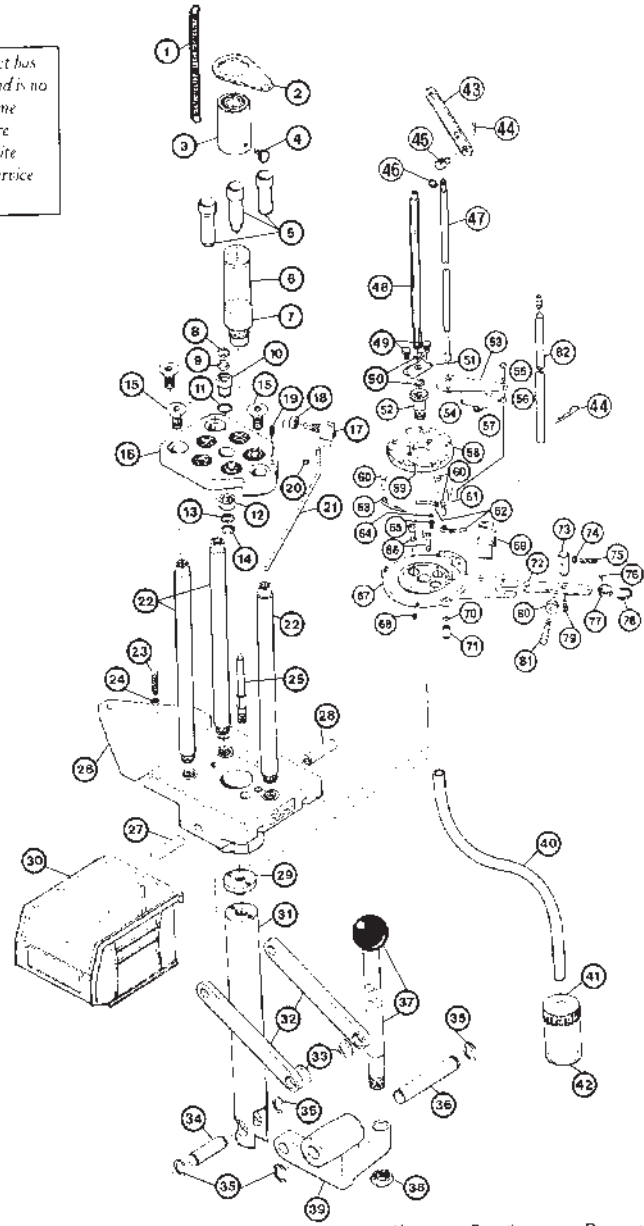

NOTE: This product has been discontinued and is no longer available. Some replacement parts are available. Call or write RCBS Customer Service for information.