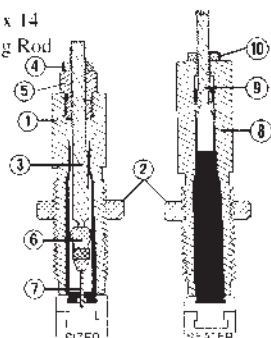

Key	Part #	Description
1	-	Sizer Die Body
2	87501	Die Lock Ring, 7/8 x 14
3	-	Expander Decapping Rod
4	-	Lock Ring
5	-	Guide Bushing
6	-	Expander Ball
7	-	Decapping Pin
8	-	Seater Die Body
9	-	Seater Plug
10	09604	Lock Ring, 1/4 - 28

**IMPORTANT**

Expander-Decapping Rods, Decapping Rods, Expander Balls and Decapping Pin Holders are no longer available separately. If any of these fail, order a replacement Expander-Decapping Unit or Decapping Unit as shown in the tables on pages 21 through 23. With the exceptions listed below, all new RCBS "Precision" Sizer Dies use a #90164 Headed Decapping Pin.

Caliber	Decapping Pin #
.22 PPC	09608
6mm PPC	09608
7mm Thompson/Center Ugalde	09609
.35 Whelen	09609
.358 Winchester/.356 Winchester	09609
.416 Remington Magnum	09609

Note: Regular Decapping Pins for older RCBS Sizer Dies will remain available. Use the chart below to order replacement pins.

.22 - .25 Caliber	09608
6.5mm - .45 Caliber	09609

Important: Expander-Decapping Units, Decapping Units and all Decapping Pins are available through RCBS Distributors and Dealers. All other replacement parts should be ordered from RCBS Customer Service (1-800-533-5000).